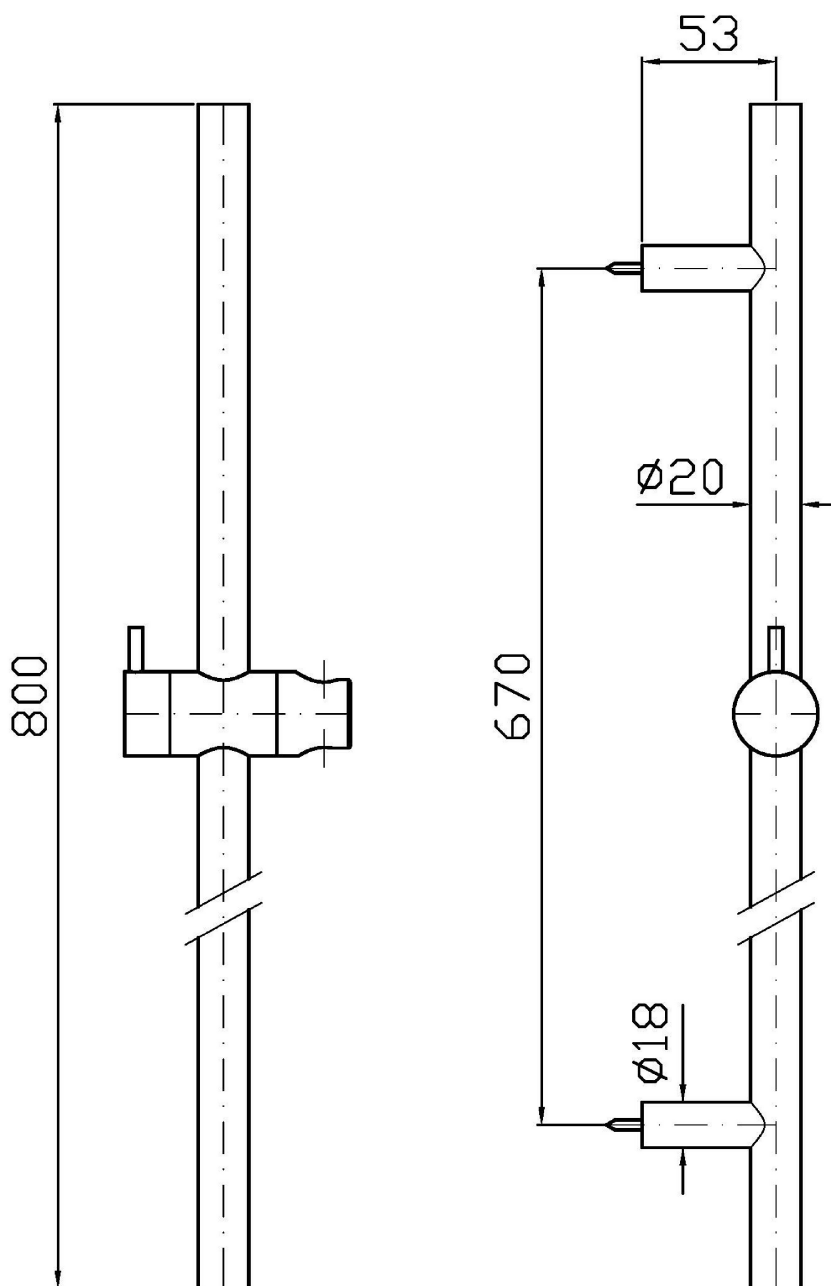

## SHOWER

Z95216.X

Asta murale singola. / Slide rail.

Asta murale singola in acciaio inox con barra da 800 mm.

Slide rail in stainless steel, with adjustable bracket. Length 800 mm.

## SHOWER

Z95216.X

Disegno Complessivo / Overall Drawing

## SHOWER

**Z95216.X****Pesi e Misure / Weights and Sizes**

Peso ( Kg ) Weight ( lb )	1,15 ( Kg )	2,54 ( lb )
Volume test ( dc3 ) - ( in3 )	15,00 ( dc3 )	915,36 ( in3 )
h ( mm ) - ( in )	90,00 ( mm )	3,54 ( in )
L1 ( mm ) - ( in )	180,00 ( mm )	7,09 ( in )
L2 ( mm ) - ( in )	935,00 ( mm )	36,81 ( in )