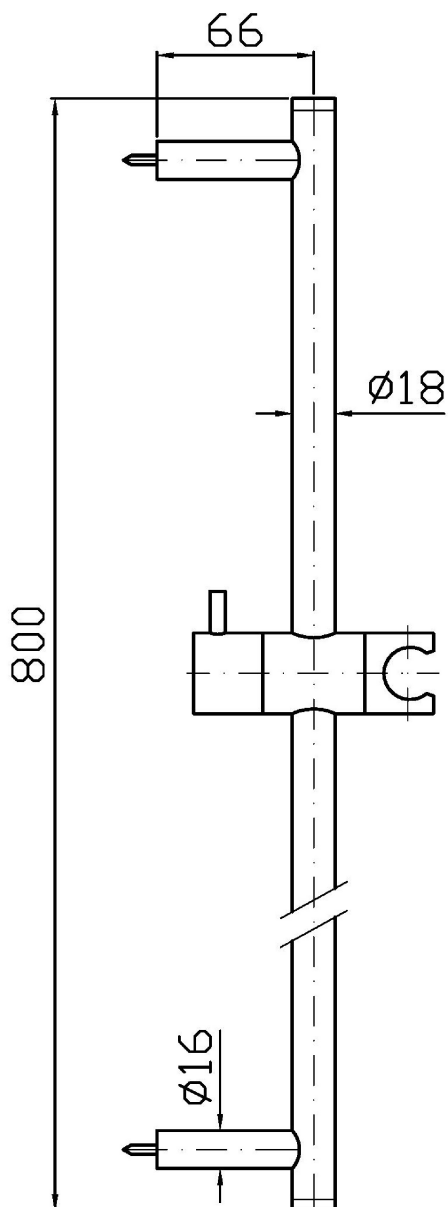

SHOWER

Z95201

Asta murale singola. / Slide rail

Asta murale singola con barra da 800 mm.

Slide rail with adjustable bracket. Length 800 mm.

Finiture / Finishes

 C3	 C8	 C40	 C41	 C50	 C51	
Cromo / Chrome	Nickel Spazzolato / Brushed Nickel	Nickel Lucido / Polished Nickel	Oro / Gold	Oro spazzolato / Brushed Gold	Metal Black / Metal Black	Metal Black spazzolato / Brushed Metal Black
 W1	 N1	 N6	 L5	 P21	 P31	 P41
Bianco Opaco Goffrato / Embossed Matt White	Nero Opaco Goffrato / Embossed Matt Black	Nero opaco / Matt black	Blu mediterraneo / Mediterranean blu	PVD brushed chocolate / PVD brushed chocolate	Brushed PVD British gold / Brushed PVD British gold	PVD Oro Spazzolato / PVD Brushed Gold
 P81	 P91					
Brushed total black PVD / Brushed total black PVD	Brushed PVD Copper / Brushed PVD Copper					

SHOWER

Z95201

Disegno Complessivo / Overall Drawing

Note / Notes

SHOWER

Z95201

Pesi e Misure / Weights and Sizes

Peso (Kg) Weight (lb)	1,20 (Kg)	2,65 (lb)
Volume test (dc3) - (in3)	12,29 (dc3)	749,98 (in3)
h (mm) - (in)	95,00 (mm)	3,74 (in)
L1 (mm) - (in)	155,00 (mm)	6,10 (in)
L2 (mm) - (in)	835,00 (mm)	32,87 (in)