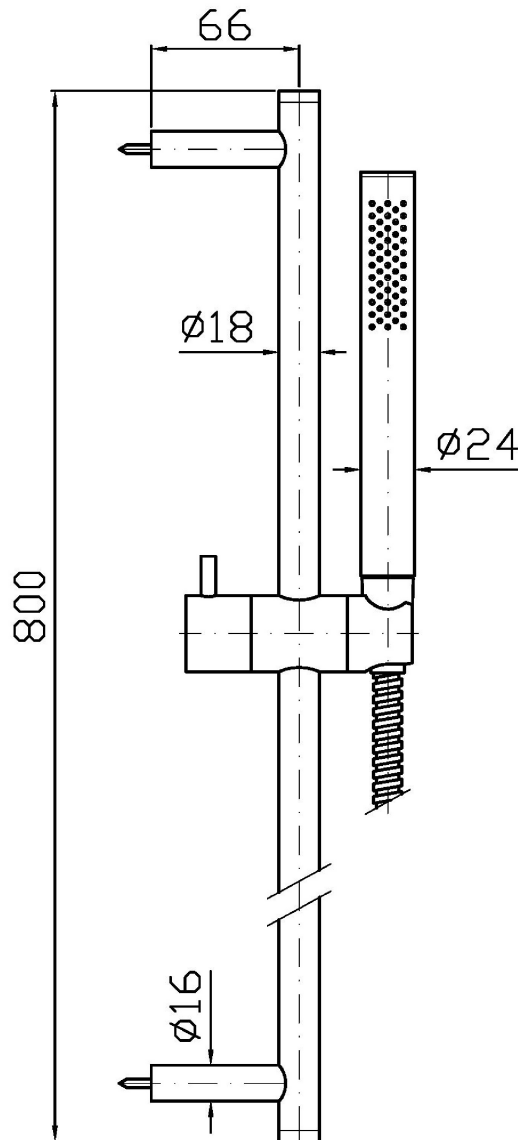

SHOWER

Z95182

Disegno Complessivo / Overall Drawing

Note / Notes