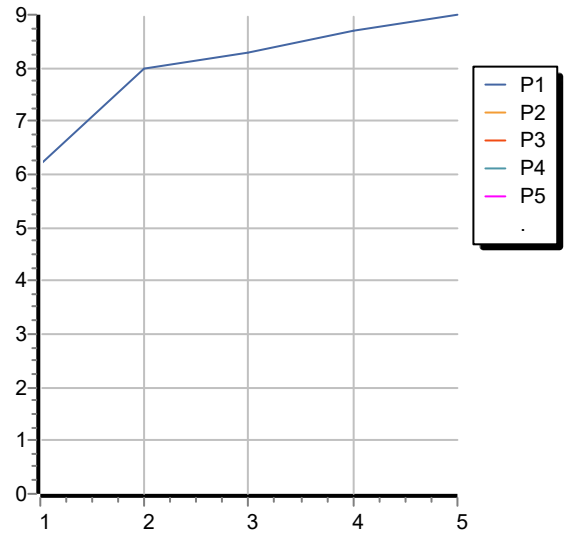

Complete slide rail length 800 mm, brass handshower Z94177 simple jet, 1500 mm flexible hose. Water Saving - water flow rate of 9 l/min or less.

## SHOWER

Z95182

Disegno Complessivo / Overall Drawing

Note / Notes

## SHOWER

Z95182

Portate / Flowrates (lt/min)

PRESSIONE PRESSURE	1 BAR	2 BAR	3 BAR	4 BAR	5 BAR
DOCCETTA HANDSHOWER P1	6,2	8	8,3	8,7	9
P2					
P3					
P4					
P5					

## SHOWER

Z95182

Pesi e Misure / Weights and Sizes

Peso ( Kg ) Weight ( lb )	1,15 ( Kg )	2,54 ( lb )
Volume test ( dc3 ) - ( in3 )	12,29 ( dc3 )	749,98 ( in3 )
h ( mm ) - ( in )	95,00 ( mm )	3,74 ( in )
L1 ( mm ) - ( in )	155,00 ( mm )	6,10 ( in )
L2 ( mm ) - ( in )	835,00 ( mm )	32,87 ( in )