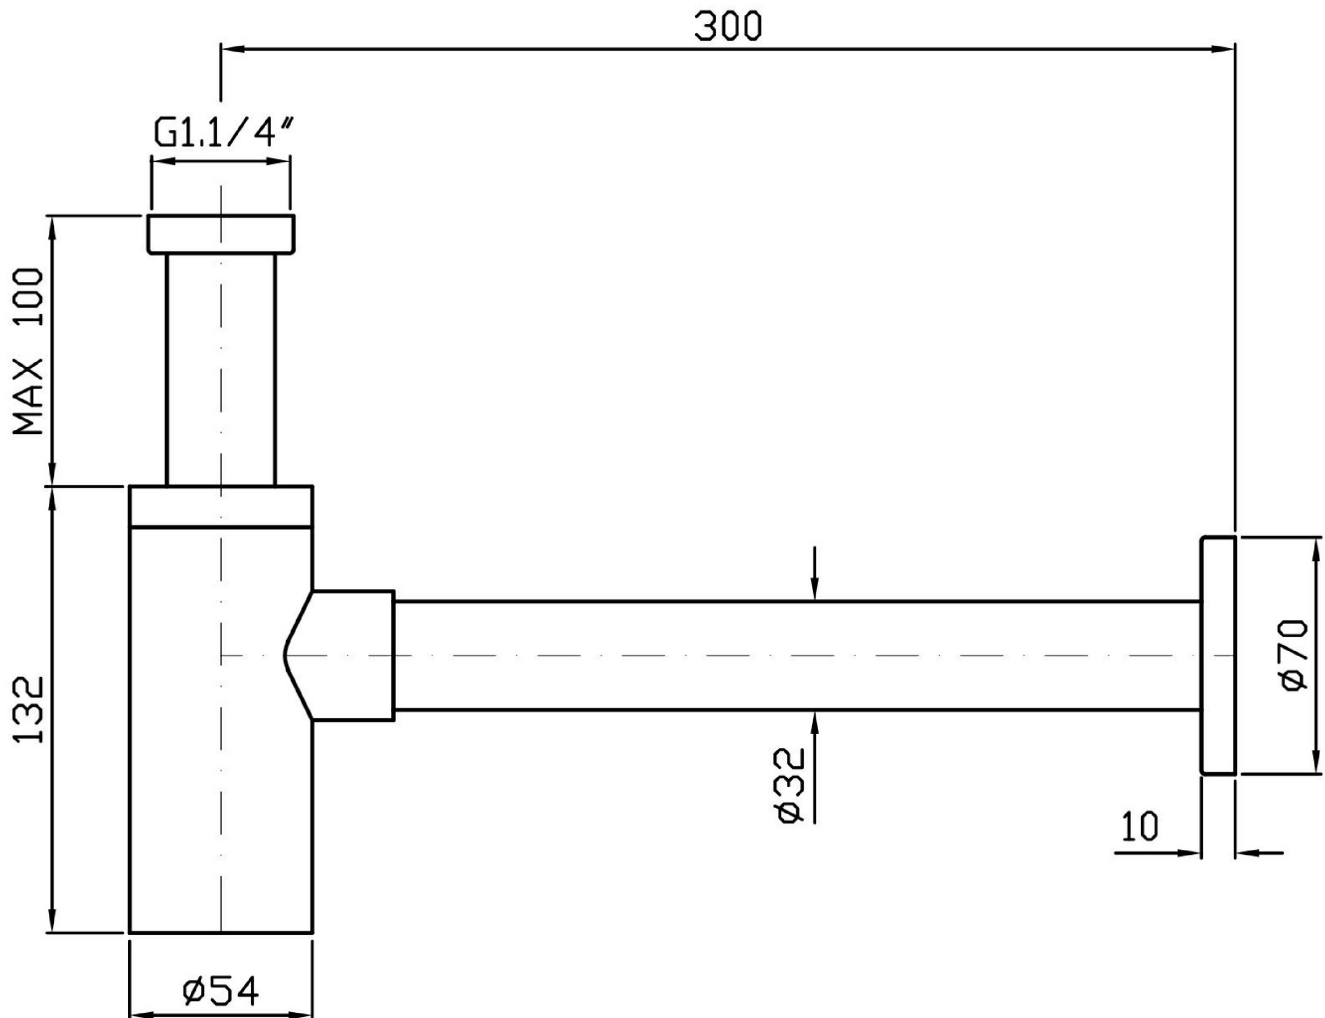

MISCELLANEOUS

Z95030.X

Disegno Complessivo / Overall Drawing