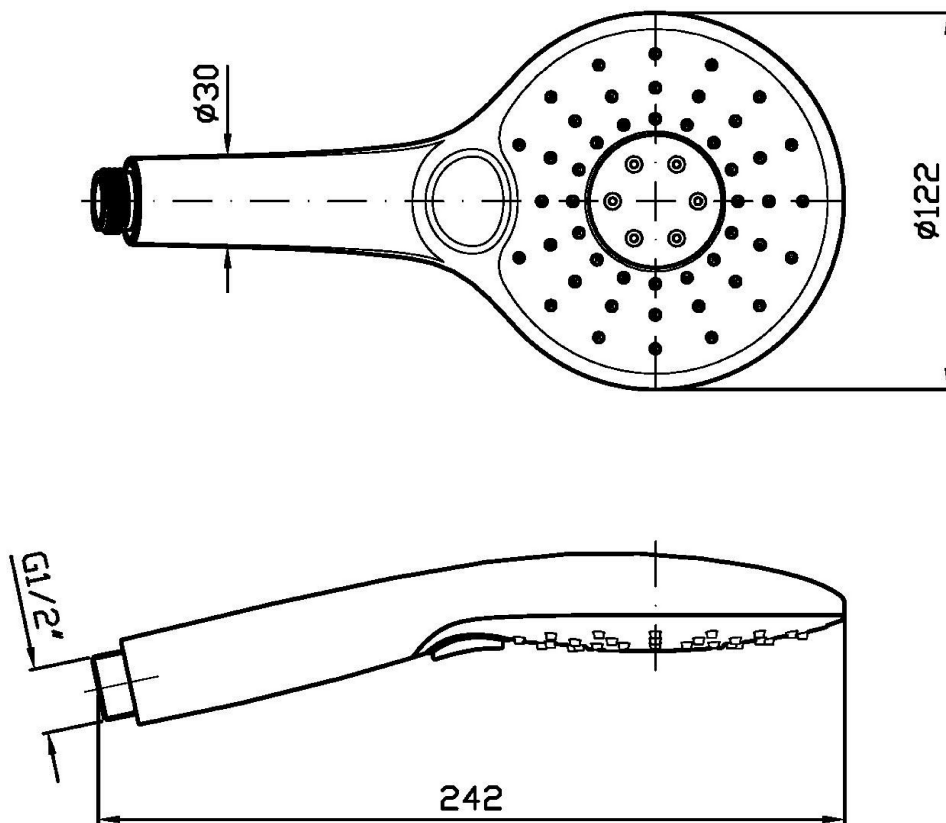

## SHOWER

Z94745

Doccetta a 3 getti. / Handshower 3 jets.

Doccetta in ABS a 3 getti, con sistema anticalcare.  
Water Saving - portata d'acqua uguale o inferiore a 9 l/min.

ABS handshower 3 jets, with anti-limescale system.  
Water Saving - water flow rate of 9 l/min or less.

## SHOWER

Z94745

Disegno Complessivo / Overall Drawing

## SHOWER

Z94745

Portate / Flowrates (lt/min)

PRESSIONE PRESSURE	1 BAR	2 BAR	3 BAR	4 BAR	5 BAR
DOCCETTA HANDSHOWER P1	5,8	8	9	9	9
P2					
P3					
P4					
P5					

## SHOWER

Z94745

Pesi e Misure / Weights and Sizes

Peso ( Kg ) Weight ( lb )	0,27 ( Kg )	0,60 ( lb )
Volume test ( dc3 ) - ( in3 )	1,26 ( dc3 )	76,89 ( in3 )
h ( mm ) - ( in )	70,00 ( mm )	2,76 ( in )
L1 ( mm ) - ( in )	82,00 ( mm )	3,23 ( in )
L2 ( mm ) - ( in )	218,00 ( mm )	8,58 ( in )