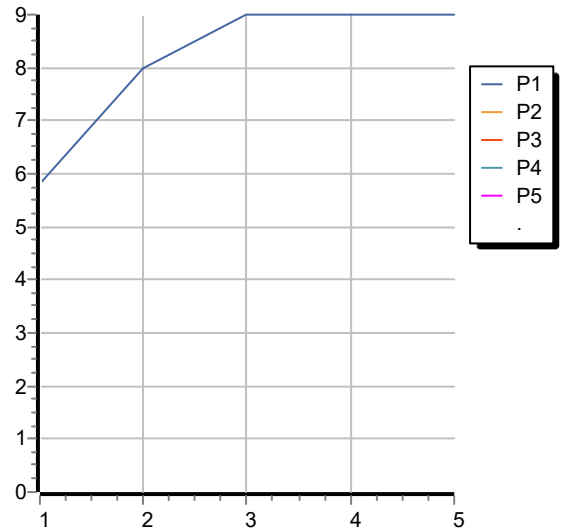

## SHOWER

Z94745

Disegno Complessivo / Overall Drawing

## SHOWER

Z94745

Portate / Flowrates (lt/min)

PRESSIONE PRESSURE	1 BAR	2 BAR	3 BAR	4 BAR	5 BAR
DOCCETTA HANDSHOWER P1	5,8	8	9	9	9
P2					
P3					
P4					
P5					

## SHOWER

Z94745

Pesi e Misure / Weights and Sizes

Peso ( Kg ) Weight ( lb )	0,27 ( Kg )	0,60 ( lb )
Volume test ( dc3 ) - ( in3 )	1,26 ( dc3 )	76,89 ( in3 )
h ( mm ) - ( in )	70,00 ( mm )	2,76 ( in )
L1 ( mm ) - ( in )	82,00 ( mm )	3,23 ( in )
L2 ( mm ) - ( in )	218,00 ( mm )	8,58 ( in )