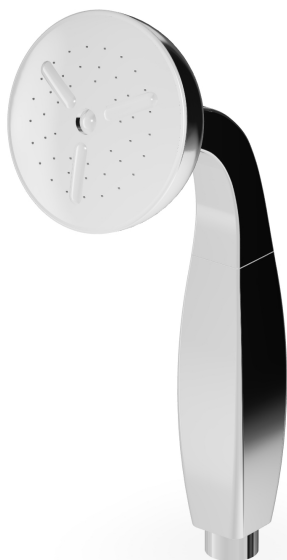

SHOWER

Z94719

Doccetta a getto fisso. / Handshower simple jet.

Doccetta a getto fisso in ottone.
Water Saving - portata d'acqua uguale o inferiore a 9 l/min.

Brass handshower simple jet.
Water Saving - water flow rate of 9 l/min or less.

Finiture / Finishes

					
Cromo / Chrome	Nickel Lucido / Polished Nickel	Oro / Gold	Oro spazzolato / Brushed Gold	PVD brushed chocolate / PVD brushed chocolate	Brushed PVD British gold / Brushed PVD British gold