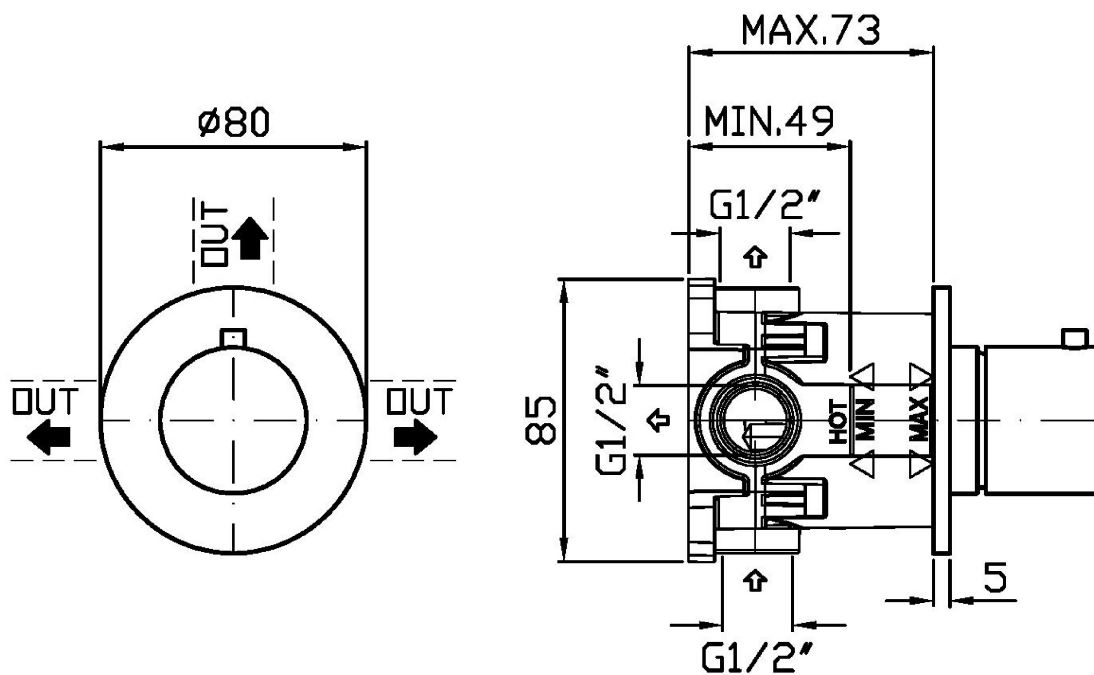

GILL

Z94631

Disegno Complessivo / Overall Drawing