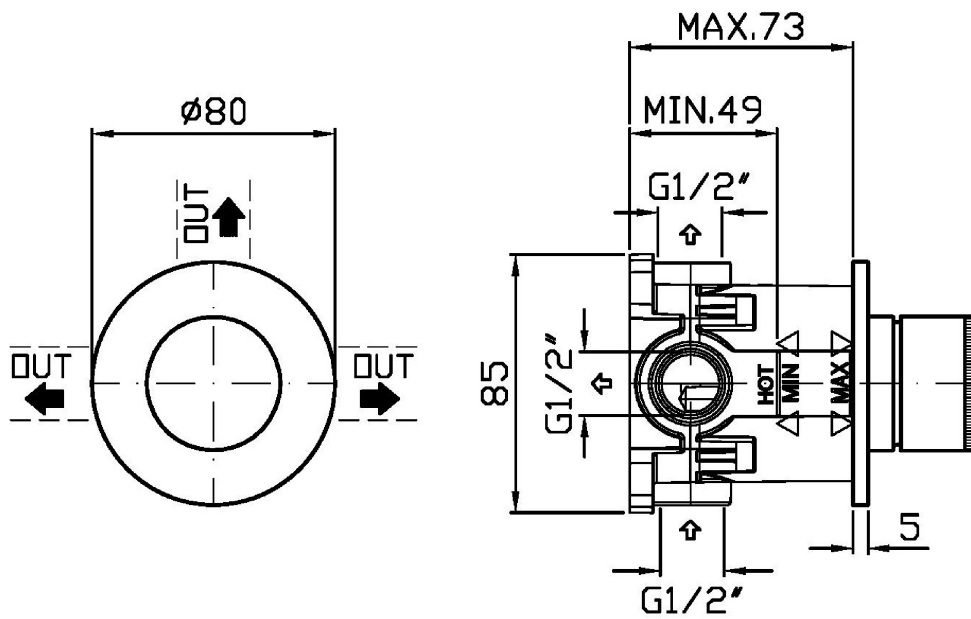

OCTO

Z94624

Disegno Complessivo / Overall Drawing