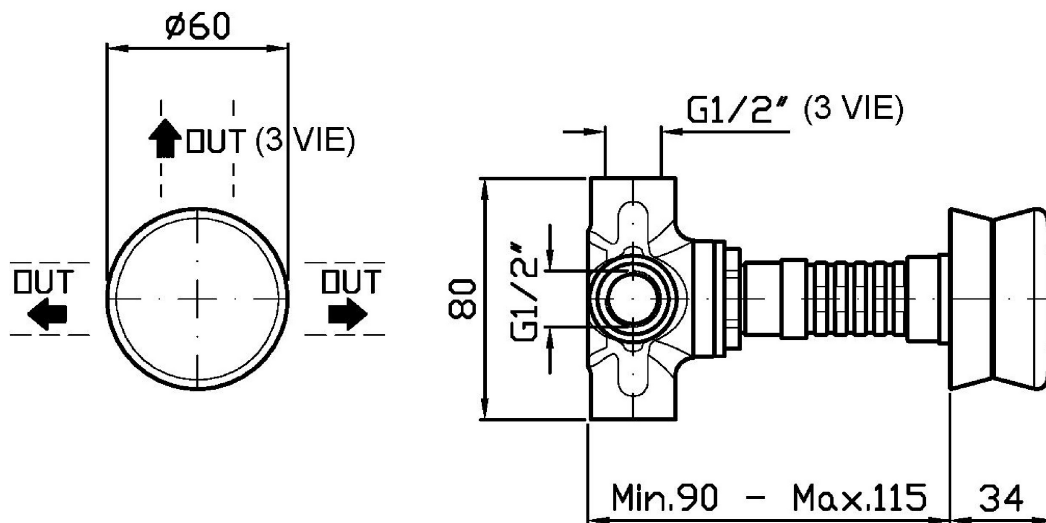

## SABLIER

Z94619.X

Disegno Complessivo / Overall Drawing

## SABLIER

Z94619.X Pesi e Misure / Weights and Sizes

Peso ( Kg ) Weight ( lb )	0,70 ( Kg )	1,54 ( lb )
Volume test ( dc3 ) - ( in3 )	1,21 ( dc3 )	73,84 ( in3 )
h ( mm ) - ( in )	73,00 ( mm )	2,87 ( in )
L1 ( mm ) - ( in )	127,00 ( mm )	5,00 ( in )
L2 ( mm ) - ( in )	130,00 ( mm )	5,12 ( in )