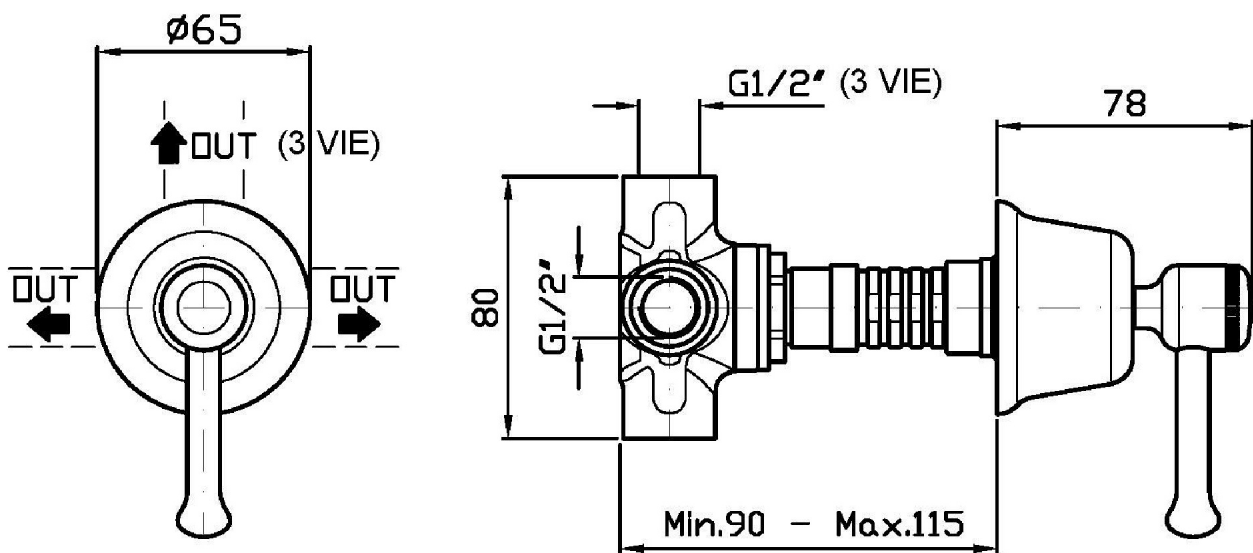

## DELFI

Z94594

Disegno Complessivo / Overall Drawing

## DELFI

Z94594

Pesi e Misure / Weights and Sizes

Peso ( Kg ) Weight ( lb )	0,74 ( Kg )	1,63 ( lb )
Volume test ( dc3 ) - ( in3 )	0,91 ( dc3 )	55,53 ( in3 )
h ( mm ) - ( in )	66,00 ( mm )	2,60 ( in )
L1 ( mm ) - ( in )	111,00 ( mm )	4,37 ( in )
L2 ( mm ) - ( in )	123,00 ( mm )	4,84 ( in )