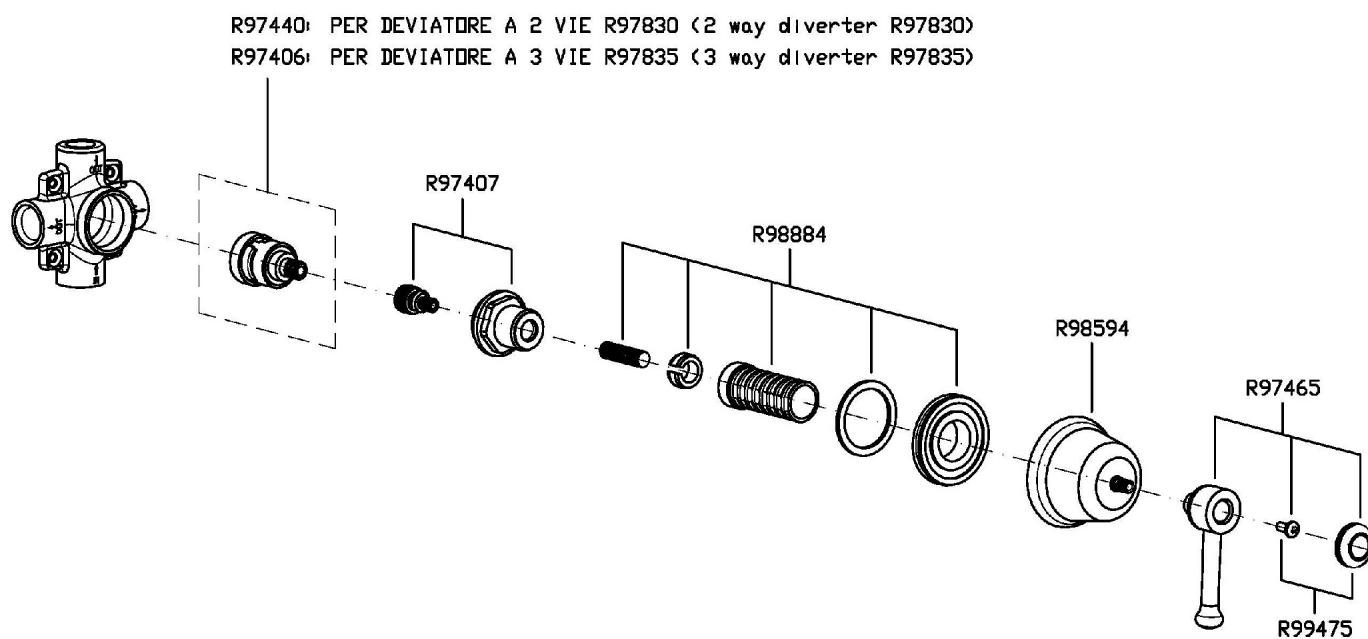

DELFI

Z94594

Esplosi / Exploded