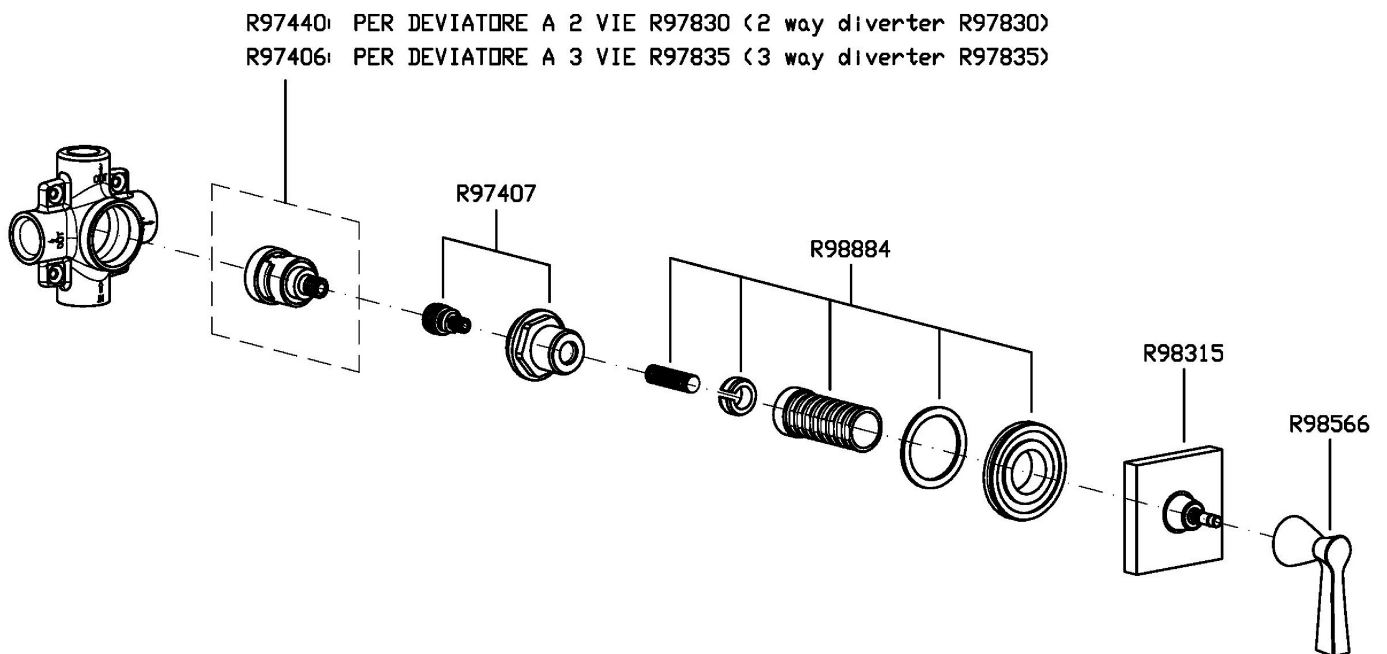

BELLAGIO

Z94585

Esplosi / Exploded