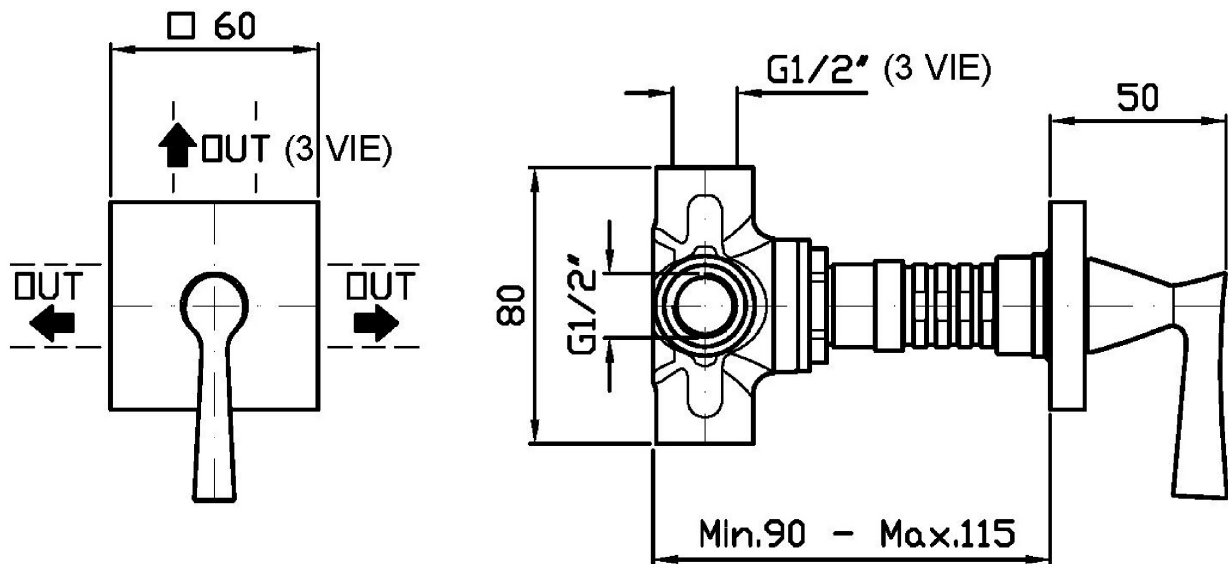

## BELLAGIO

Z94585

Disegno Complessivo / Overall Drawing

Note / Notes

## BELLAGIO

Z94585 Pesi e Misure / Weights and Sizes

Peso ( Kg ) Weight ( lb )	0,80 ( Kg )	1,76 ( lb )
Volume test ( dc3 ) - ( in3 )	0,91 ( dc3 )	55,53 ( in3 )
h ( mm ) - ( in )	66,00 ( mm )	2,60 ( in )
L1 ( mm ) - ( in )	111,00 ( mm )	4,37 ( in )
L2 ( mm ) - ( in )	123,00 ( mm )	4,84 ( in )