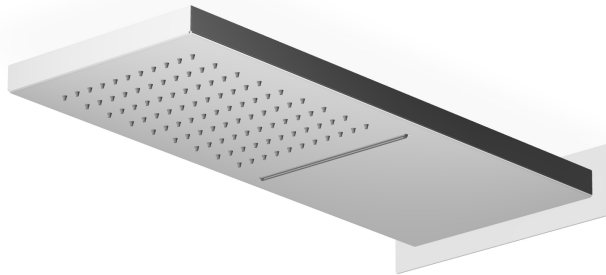

SHOWER

Z94296

Soffione doccia multifunzione 200x500 mm a parete. / 200x500 mm wall mounted multifunction shower head.

Soffione doccia multifunzione 200x500 mm in acciaio inox a parete con getto a pioggia e a lama. Portata minima richiesta 10 lt/min.

200x500 mm wall mounted multifunction stainless steel shower head, rain and blade jets. Minimum flowrate requested 10 lt/min.

Finiture / Finishes

						
Cromo / Chrome	Nickel Lucido / Polished Nickel	Oro / Gold	Oro spazzolato / Brushed Gold	Metal Black / Metal Black	Metal Black spazzolato / Brushed Metal Black	Bianco Opaco Goffrato / Embossed Matt White
						
Nero Opaco Goffrato / Embossed Matt Black	Nero opaco / Matt black	Blu mediterraneo / Mediterranean blu	Acciaio inox spazzolato / Brushed stainless steel	Brushed PVD chocolate / Brushed PVD chocolate	Brushed PVD British gold / Brushed PVD British gold	Brushed PVD gold / Brushed PVD gold
						
PVD Brushed Total Black / PVD Brushed Total Black	Brushed PVD copper / Brushed PVD copper					

SHOWER

Z94296

Disegno Complessivo / Overall Drawing

Note / Notes

SHOWER

Z94296

Portate / Flowrates (lt/min)

PRESSIONE PRESSURE	1 BAR	2 BAR	3 BAR	4 BAR	5 BAR
GETTO PIOGGIA <i>P1</i>	5,6	9,2	12,5	12,8	12,8
GETTO LAMA BLADE FLOW <i>P2</i>	6,2	9,6	12,2	13	13
<i>P3</i>					
<i>P4</i>					
<i>P5</i>					