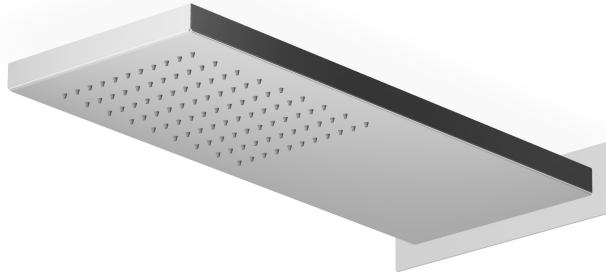

## SHOWER

Z94295

Soffione doccia 200x500 mm a parete. / 200x500 mm wall mounted shower head.

Soffione doccia 200x500 mm in acciaio inox a parete con getto a pioggia.  
Portata minima richiesta 10 lt/min.

200x500 mm wall mounted stainless steel rain shower head.  
Minimum flowrate requested 10 lt/min.