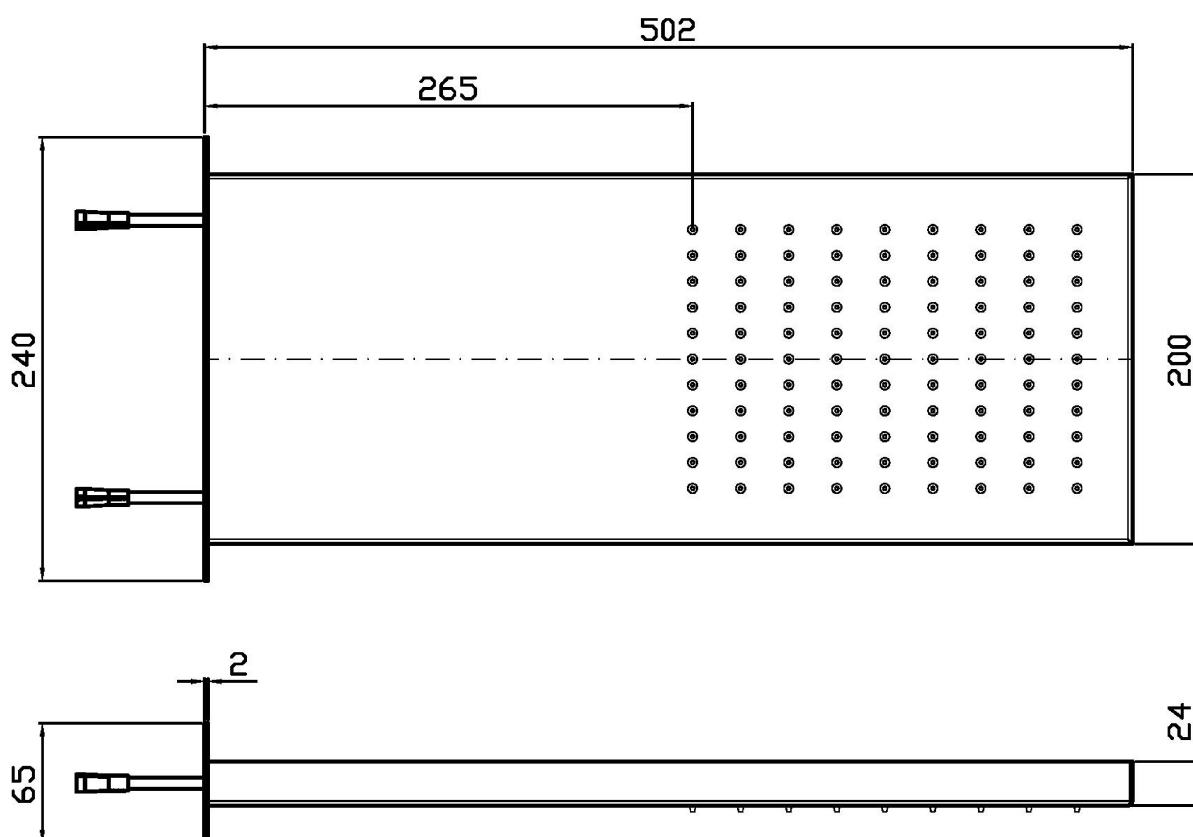

SHOWER

Z94295

Disegno Complessivo / Overall Drawing

Note / Notes