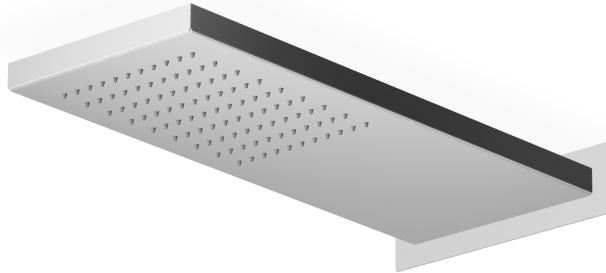

## SHOWER

Z94295

Soffione doccia 200x500 mm a parete. / 200x500 mm wall mounted shower head.

Soffione doccia 200x500 mm in acciaio inox a parete con getto a pioggia.  
Portata minima richiesta 10 lt/min.

200x500 mm wall mounted stainless steel rain shower head.  
Minimum flowrate requested 10 lt/min.

## SHOWER

Z94295