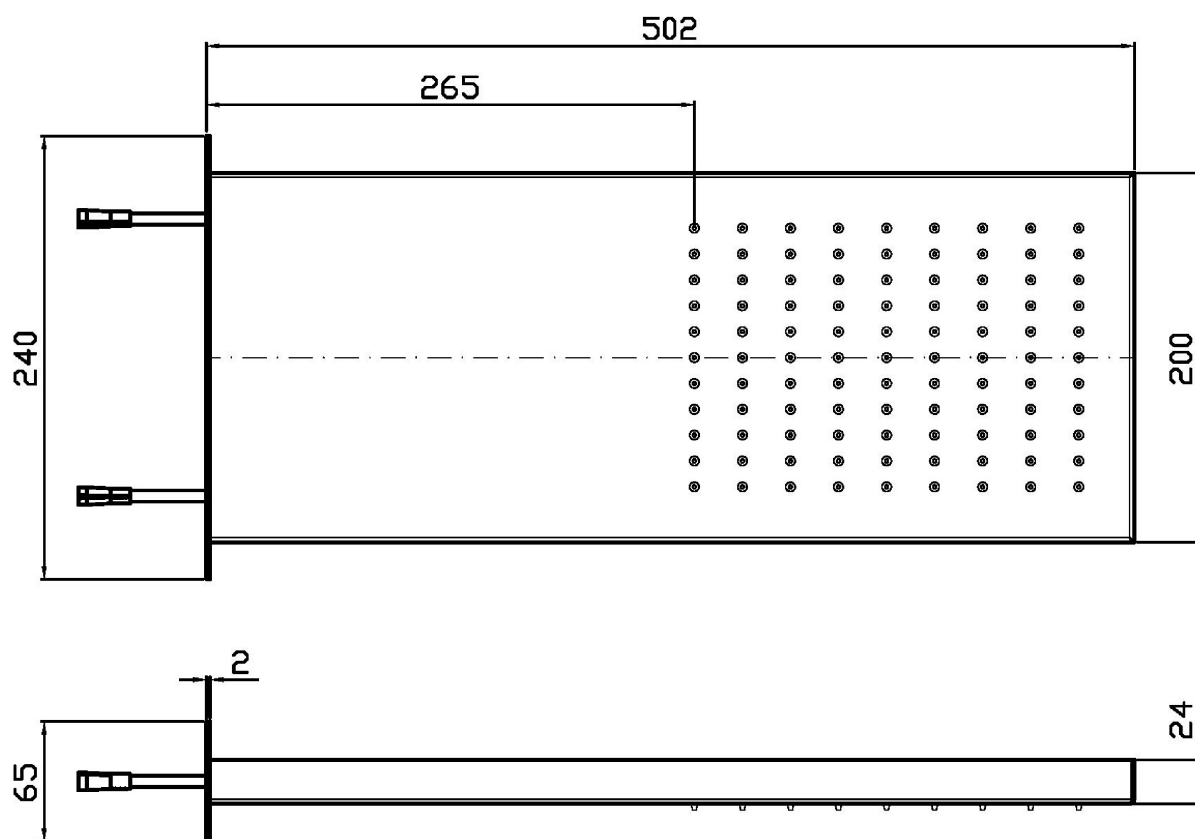

SHOWER

Z94295

Disegno Complessivo / Overall Drawing