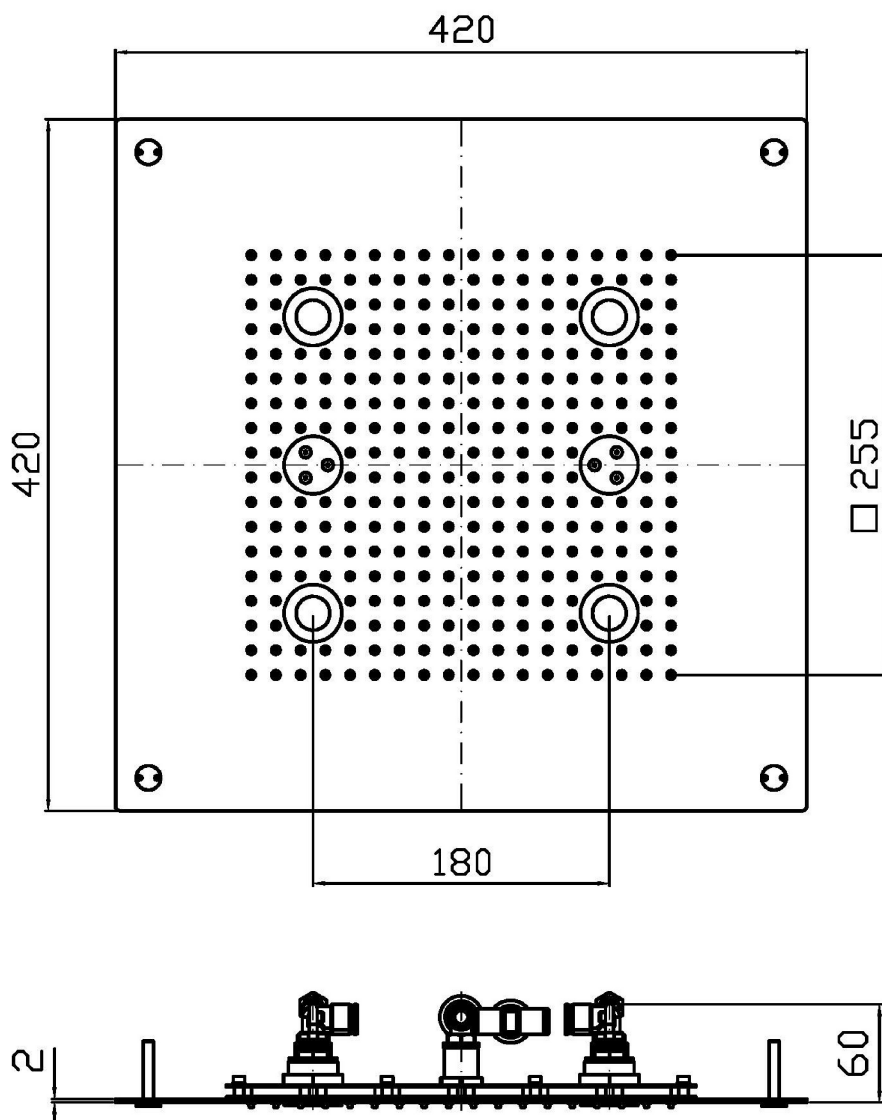

## SHOWER

**Z94285**

Soffione doccia multifunzione 420x420 mm a soffitto. / 420x420 mm ceiling mounted multifunction shower head.

Soffione doccia multifunzione 420x420 mm in acciaio inox a soffitto.

Getti: pioggia e nebulizzato.

420x420 mm ceiling mounted stainless steel multifunction shower head.

Jets: rain and atomising (spray).

Chromotherapy and aromatherapy with built-in diffuser.

Touch display to control chromotherapy, aromatherapy and electronic diverter to select jets.

## SHOWER

Z94285

Disegno Complessivo / Overall Drawing

## SHOWER

Z94285

Pesi e Misure / Weights and Sizes

|                               |               |                 |
|-------------------------------|---------------|-----------------|
| Peso ( Kg ) Weight ( lb )     | 12,60 ( Kg )  | 27,78 ( lb )    |
| Volume test ( dc3 ) - ( in3 ) | 51,04 ( dc3 ) | 3114,65 ( in3 ) |
| h ( mm ) - ( in )             | 175,00 ( mm ) | 6,89 ( in )     |
| L1 ( mm ) - ( in )            | 540,00 ( mm ) | 21,26 ( in )    |
| L2 ( mm ) - ( in )            | 540,00 ( mm ) | 21,26 ( in )    |