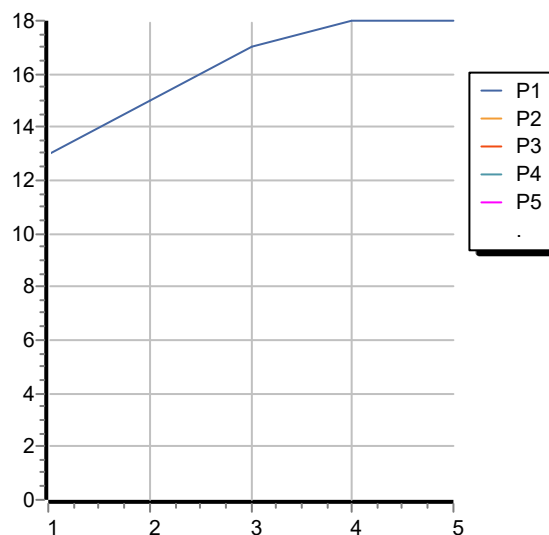

## SHOWER

Z94285

Disegno Complessivo / Overall Drawing

## SHOWER

Z94285

Portate / Flowrates (lt/min)

| PRESSIONE<br>PRESSURE         | 1 BAR | 2 BAR | 3 BAR | 4 BAR | 5 BAR |
|-------------------------------|-------|-------|-------|-------|-------|
| SOFFIONE<br>SHOWER HEAD<br>P1 | 13    | 15    | 17    | 18    | 18    |
| P2                            |       |       |       |       |       |
| P3                            |       |       |       |       |       |
| P4                            |       |       |       |       |       |
| P5                            |       |       |       |       |       |

## SHOWER

Z94285

Pesi e Misure / Weights and Sizes

|                               |               |                 |
|-------------------------------|---------------|-----------------|
| Peso ( Kg ) Weight ( lb )     | 12,60 ( Kg )  | 27,78 ( lb )    |
| Volume test ( dc3 ) - ( in3 ) | 51,04 ( dc3 ) | 3114,65 ( in3 ) |
| h ( mm ) - ( in )             | 175,00 ( mm ) | 6,89 ( in )     |
| L1 ( mm ) - ( in )            | 540,00 ( mm ) | 21,26 ( in )    |
| L2 ( mm ) - ( in )            | 540,00 ( mm ) | 21,26 ( in )    |