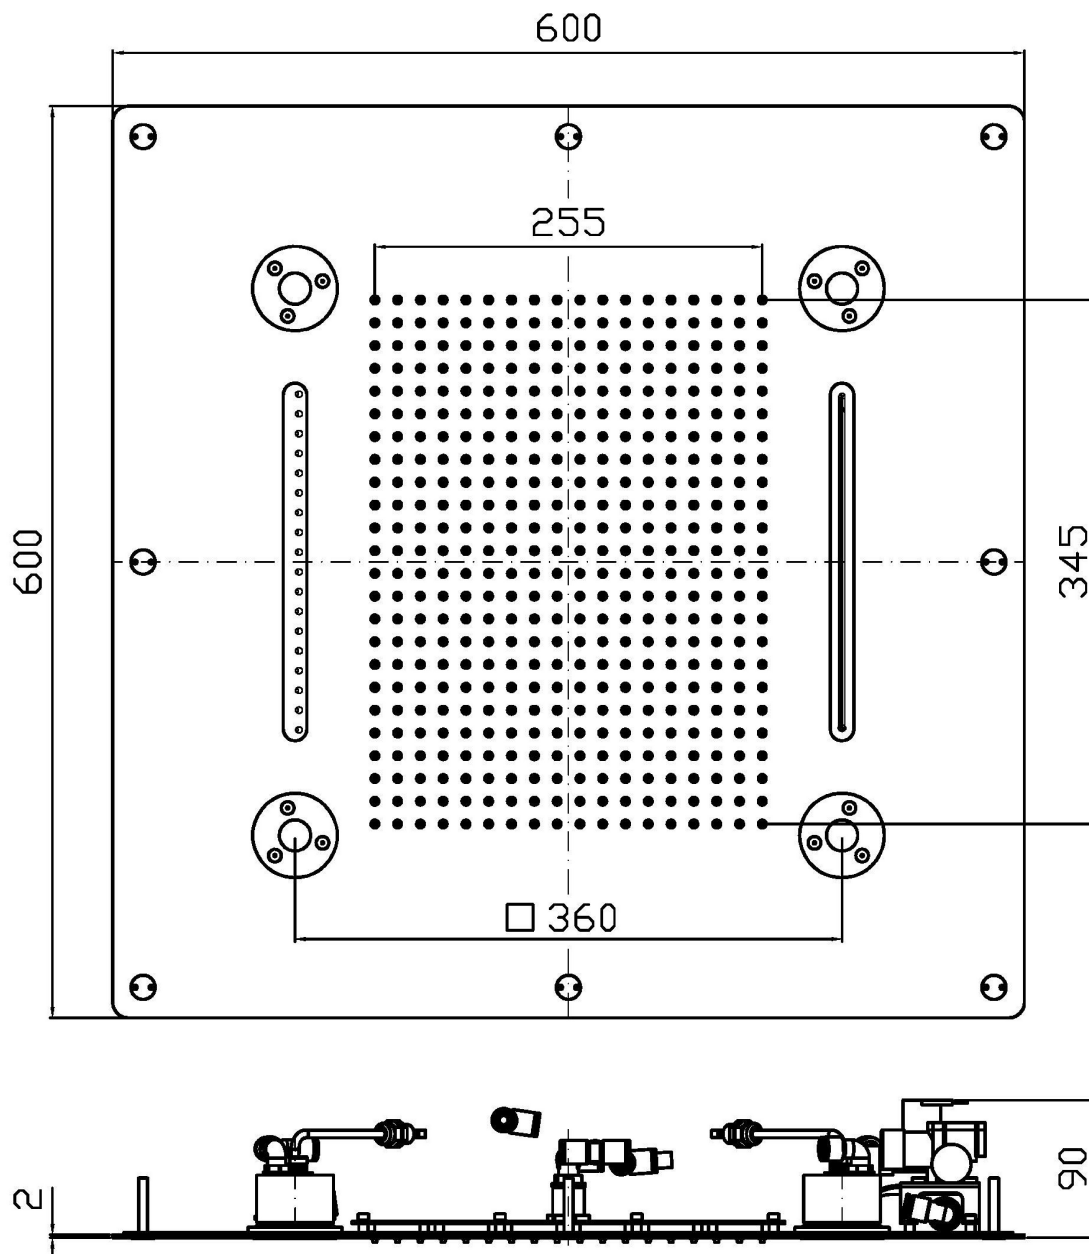

SHOWER

Z94283

Soffione doccia multifunzione 600x600 mm a soffitto. / 600x600 mm ceiling mounted multifunction shower head.

Soffione doccia multifunzione 600x600 mm in acciaio inox a soffitto.

Getti: pioggia, lama, tropicale e nebulizzato.

600x600 mm ceiling mounted stainless steel multifunction shower head.

Jets: rain, blade, tropical and atomising (spray).

chromotherapy and aromatherapy with built-in diffuser.

Touch display to control chromotherapy, aromatherapy and electronic diverter to select jets.

SHOWER

Z94283

Portate / Flowrates (lt/min)

PRESSIONE PRESSURE	1 BAR	2 BAR	3 BAR	4 BAR	5 BAR
SOFFIONE SHOWER HEAD P1	13	15	17	18	18
P2					
P3					
P4					
P5					

SHOWER

Z94283

Pesi e Misure / Weights and Sizes

Peso (Kg) Weight (lb)	23,00 (Kg)	50,71 (lb)
Volume test (dc3) - (in3)	88,13 (dc3)	5378,02 (in3)
h (mm) - (in)	170,00 (mm)	6,69 (in)
L1 (mm) - (in)	720,00 (mm)	28,35 (in)
L2 (mm) - (in)	720,00 (mm)	28,35 (in)