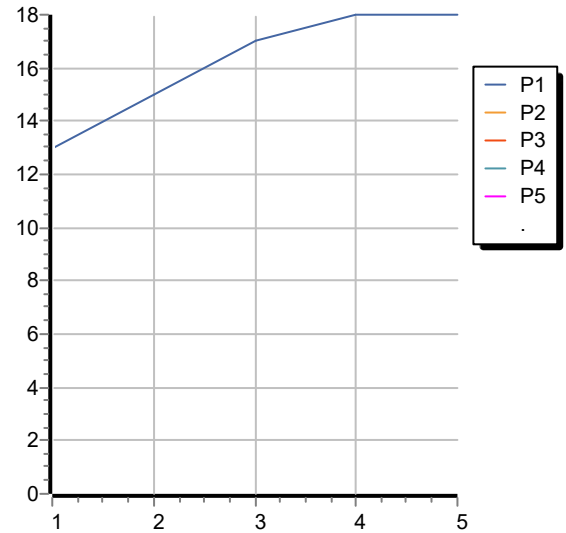

Minimum flowrate requested: rain jet 12 lt. / min. blade jet 12 lt. / min. atomizing jet 5 lt. / min.

Finiture / Finishes

 Cromo / Chrome

 X
Acciaio inox spazzolato /
Brushed stainless steel

SHOWER

Z94283

Disegno Complessivo / Overall Drawing

SHOWER

Z94283

Portate / Flowrates (lt/min)

PRESSIONE PRESSURE	1 BAR	2 BAR	3 BAR	4 BAR	5 BAR
SOFFIONE SHOWER HEAD P1	13	15	17	18	18
P2					
P3					
P4					
P5					

SHOWER

Z94283

Pesi e Misure / Weights and Sizes

Peso (Kg) Weight (lb)	23,00 (Kg)	50,71 (lb)
Volume test (dc3) - (in3)	88,13 (dc3)	5378,02 (in3)
h (mm) - (in)	170,00 (mm)	6,69 (in)
L1 (mm) - (in)	720,00 (mm)	28,35 (in)
L2 (mm) - (in)	720,00 (mm)	28,35 (in)