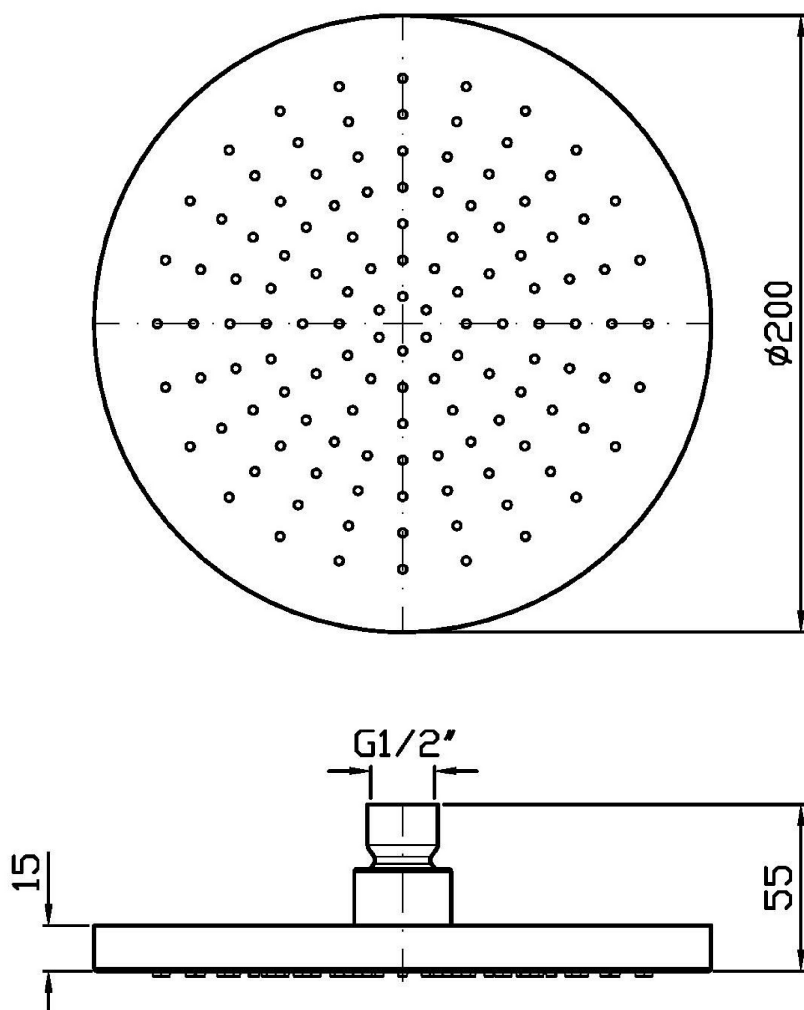

SHOWER

Z94263.X

Disegno Complessivo / Overall Drawing