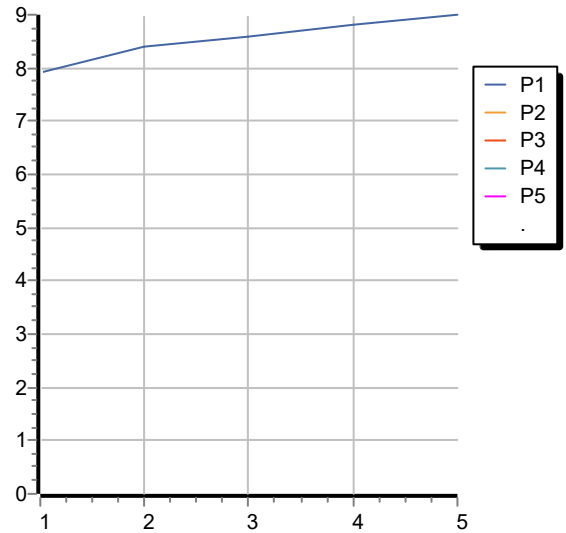

Ø 200 mm stainless steel shower head, with anti-limescale system. 15 mm thickness. Inspectionable.  
Water Saving - water flow rate of 9 l/min or less.

## SHOWER

Z94263.X

Disegno Complessivo / Overall Drawing

## SHOWER

Z94263.X

Portate / Flowrates (lt/min)

PRESSIONE PRESSURE	1 BAR	2 BAR	3 BAR	4 BAR	5 BAR
P1 SOFFIONE SHOWER HEAD	7,9	8,4	8,6	8,8	9
P2					
P3					
P4					
P5					

## SHOWER

Z94263.X

Pesi e Misure / Weights and Sizes

Peso ( Kg ) Weight ( lb )	1,20 ( Kg )	2,65 ( lb )
Volume test ( dc3 ) - ( in3 )	3,80 ( dc3 )	231,89 ( in3 )
h ( mm ) - ( in )	70,00 ( mm )	2,76 ( in )
L1 ( mm ) - ( in )	230,00 ( mm )	9,06 ( in )
L2 ( mm ) - ( in )	240,00 ( mm )	9,45 ( in )