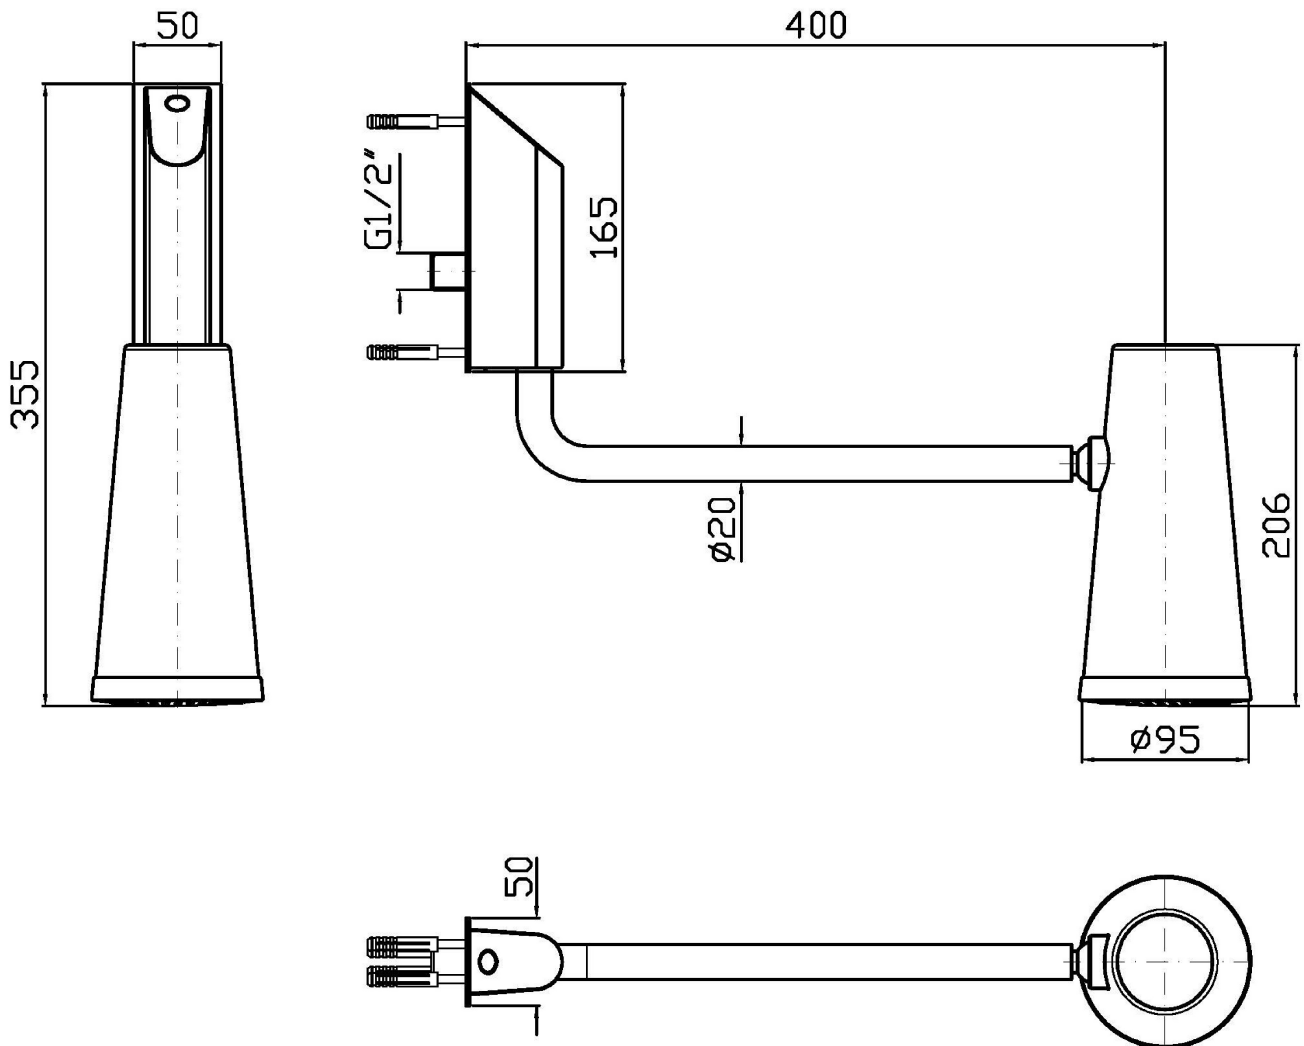

SHOWER

Z94255

Disegno Complessivo / Overall Drawing