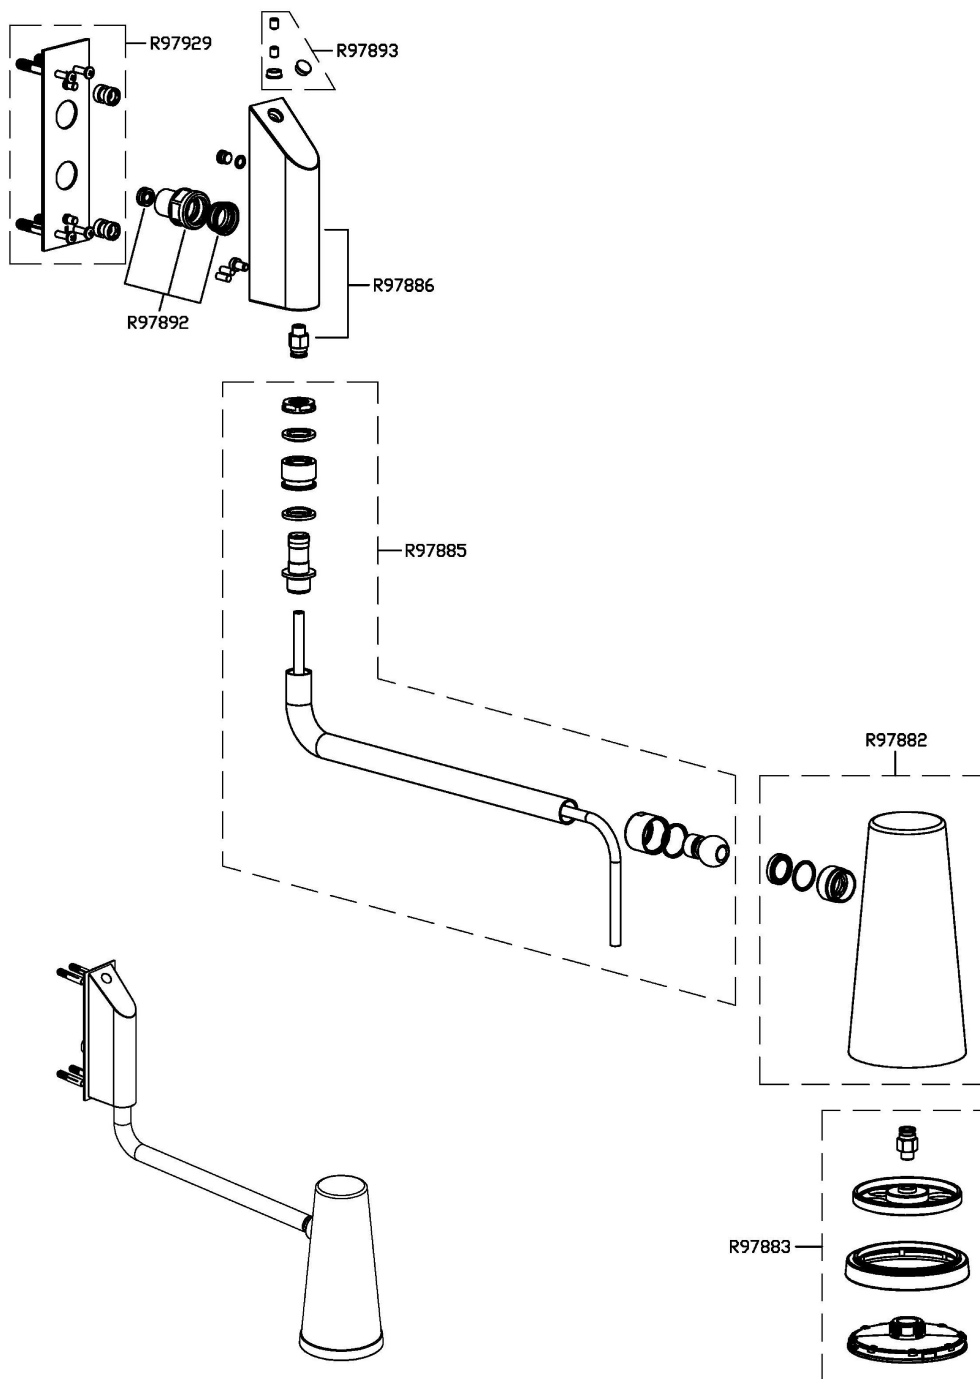

SHOWER

Z94255

Soffione a parete con 1 braccio orientabile. / Wall mounted shower head with adjustable arm.

Soffione a parete con 1 braccio orientabile orizzontalmente e giunto snodato all'attacco del soffione.
Water Saving - portata d'acqua uguale o inferiore a 9 l/min

Wall mounted shower head with adjustable arm and floating joint at the base of the shower head.
Water Saving - water flow rate of 9 l/min or less.

Finiture / Finishes

Cromo / Chrome N6
Nero opaco / Matt black

SHOWER

Z94255

Disegno Complessivo / Overall Drawing

SHOWER

Z94255

Esplosi / Exploded

SHOWER

Z94255

SHOWER

Z94255

Pesi e Misure / Weights and Sizes

Peso (Kg) Weight (lb)	3,49 (Kg)	7,69 (lb)
Volume test (dc3) - (in3)	25,09 (dc3)	1531,08 (in3)
h (mm) - (in)	115,00 (mm)	4,53 (in)
L1 (mm) - (in)	375,00 (mm)	14,76 (in)
L2 (mm) - (in)	545,00 (mm)	21,46 (in)