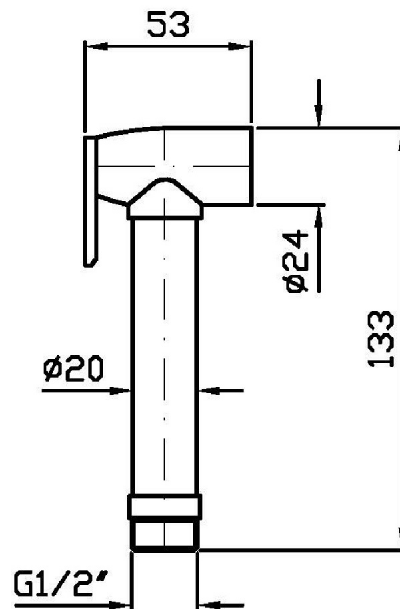

Marchio / Brand ZUCCHETTI

Classe / Class VARI

MISCELLANEOUS

Z94248

Doccetta wc/bidet con pulsante shut-off. / WC/bidet handshower with shut-off button.

Doccetta wc/bidet in ottone con pulsante shut-off per idroscopino, dotata di riduttore di portata.

WC/bidet brass handshower with shut-off button for hydrobrush and water flow reducer.

Finiture / Finishes

	 C3	 C8	 C40	 C41	 C50	 C51	 P70
Cromo / Chrome	Nickel Spazzolato / Brushed Nickel	Nickel Lucido / Polished Nickel	Oro / Gold	Oro spazzolato / Brushed Gold	Metal Black / Metal Black	Metal Black spazzolato / Brushed Metal Black	PVD Oro Rosa / PVD Rose Gold
	 N1	 N6					
Bianco Opaco Goffrato / Embossed Matt White	Nero Opaco Goffrato / Embossed Matt Black	Nero opaco / Matt black					

MISCELLANEOUS

Z94248

Disegno Complessivo / Overall Drawing

MISCELLANEOUS

Z94248

Pesi e Misure / Weights and Sizes

Peso (Kg) Weight (lb)	0,23 (Kg)	0,51 (lb)
Volume test (dc3) - (in3)	1,27 (dc3)	77,50 (in3)
h (mm) - (in)	75,00 (mm)	2,95 (in)
L1 (mm) - (in)	130,00 (mm)	5,12 (in)
L2 (mm) - (in)	130,00 (mm)	5,12 (in)