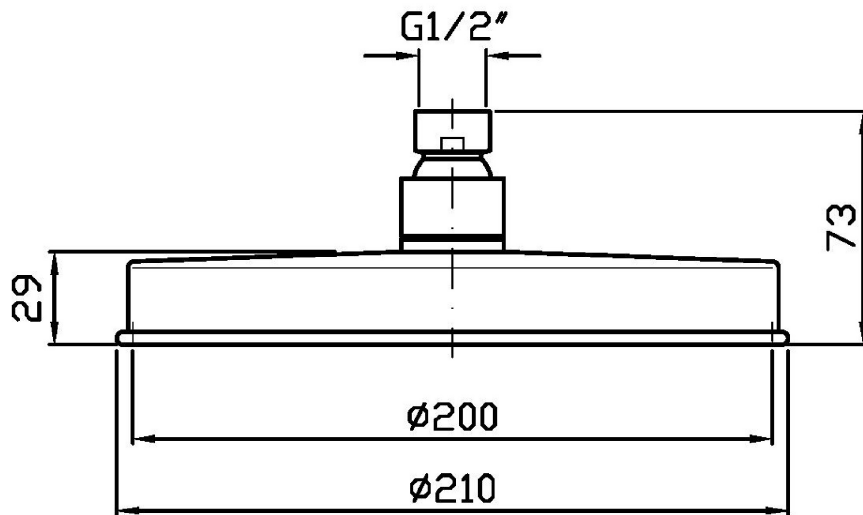

SHOWER

Z94189

Disegno Complessivo / Overall Drawing

Note / Notes