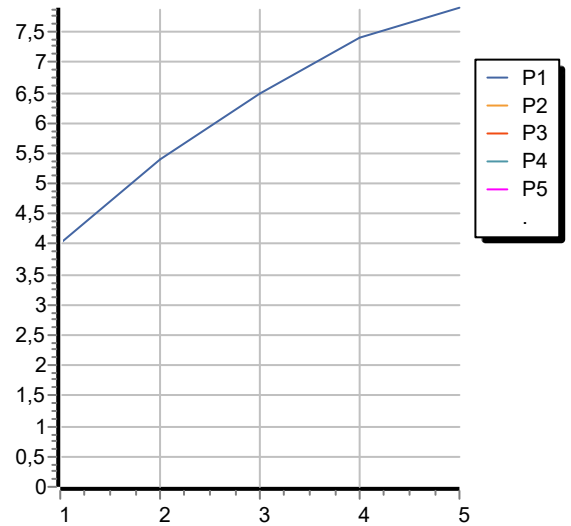

## SHOWER

Z94189

Soffione a getto fisso Ø 210 mm. / Shower head, Ø 210 mm.

Soffione in ottone, a getto fisso con sistema anticalcare, Ø 210 mm.  
Water Saving - portata d'acqua uguale o inferiore a 9 l/min.

Brass shower head, with antilimescale system, Ø 210 mm.  
Water Saving - water flow rate of 9 l/min or less.

## SHOWER

Z94189

Portate / Flowrates (lt/min)

PRESSIONE PRESSURE	1 BAR	2 BAR	3 BAR	4 BAR	5 BAR
SOFFIONE SHOWER HEAD P1	4	5,4	6,5	7,4	7,9
P2					
P3					
P4					
P5					

## SHOWER

Z94189

Pesi e Misure / Weights and Sizes

Peso ( Kg ) Weight ( lb )	1,69 ( Kg )	3,72 ( lb )
Volume test ( dc3 ) - ( in3 )	5,34 ( dc3 )	325,87 ( in3 )
h ( mm ) - ( in )	100,00 ( mm )	3,94 ( in )
L1 ( mm ) - ( in )	227,00 ( mm )	8,94 ( in )
L2 ( mm ) - ( in )	235,00 ( mm )	9,25 ( in )