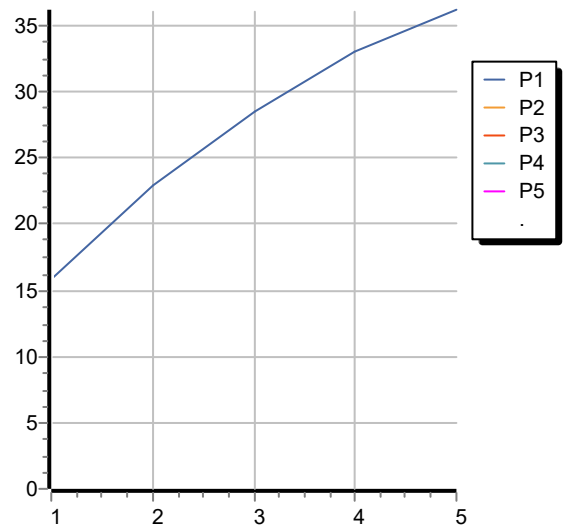

170x170 mm stainless steel, built-in multifunction shower head, with white led light, self powered, power connection not required, polished or brushed. Minimum flowrate requested 5 lt/min.

Finiture / Finishes

Note / Notes

SHOWER

Z94156

Portate / Flowrates (lt/min)

PRESSIONE PRESSURE	1 BAR	2 BAR	3 BAR	4 BAR	5 BAR
SOFFIONE SHOWER HEAD P1	15,9	23	28,5	33	36,2
P2					
P3					
P4					
P5					

SHOWER

Z94156

Pesi e Misure / Weights and Sizes

Peso (Kg) Weight (lb)	1,38 (Kg)	3,04 (lb)
Volume test (dc3) - (in3)	7,09 (dc3)	432,66 (in3)
h (mm) - (in)	105,00 (mm)	4,13 (in)
L1 (mm) - (in)	250,00 (mm)	9,84 (in)
L2 (mm) - (in)	270,00 (mm)	10,63 (in)