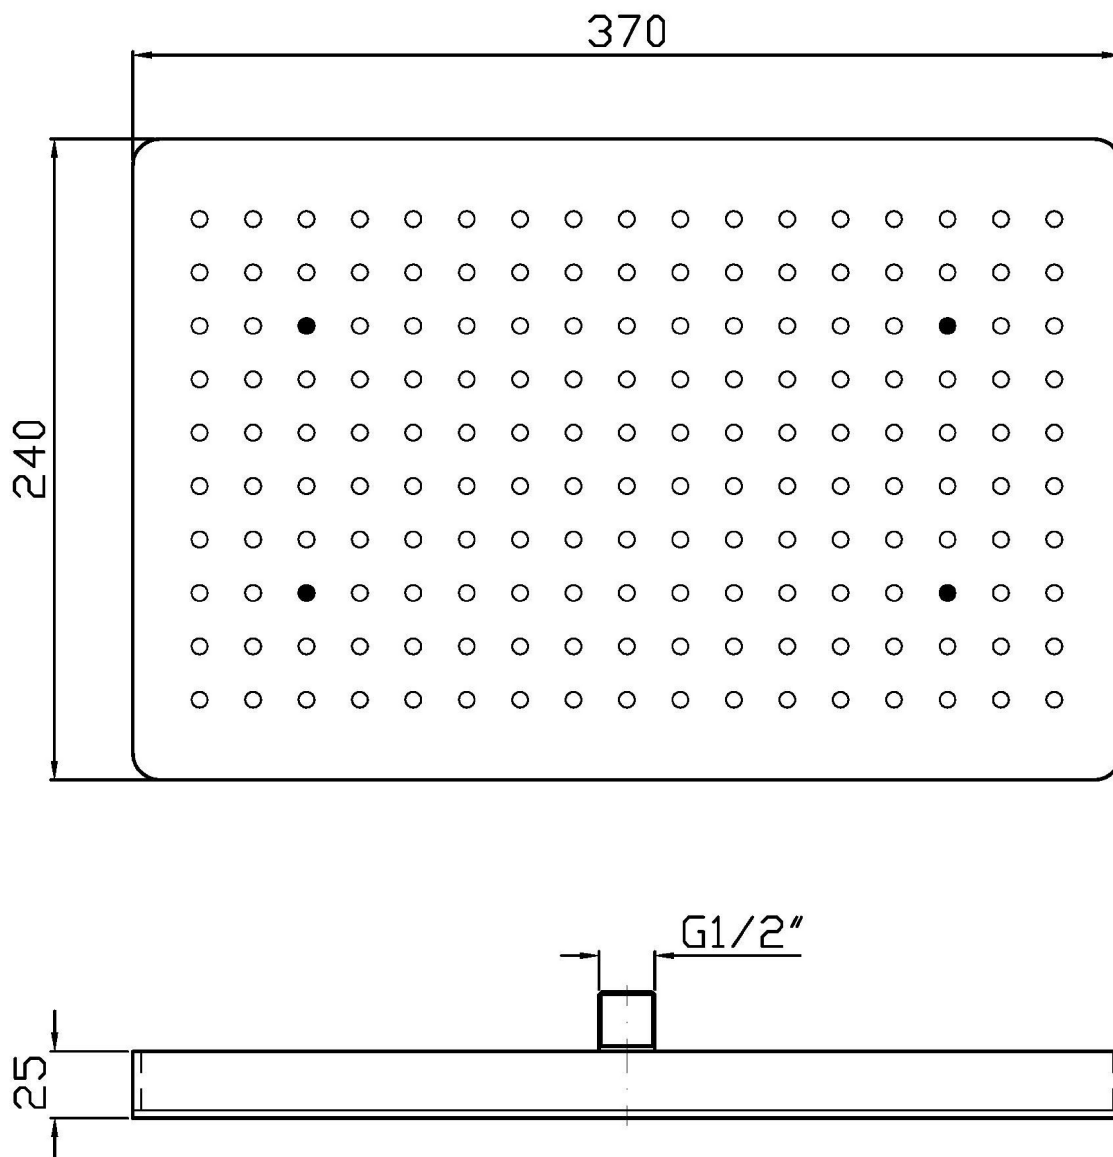

## SHOWER

Z94152

Soffione doccia 370x240 mm a soffitto. / 370x240 mm ceiling mounted shower head.

Soffione doccia 370x240 mm in acciaio inox a soffitto, con getto a pioggia.  
Portata minima richiesta 10 lt/ min. Portata massima limitata 12 lt/ min.

370x240 mm ceiling mounted stainless steel rain shower head.  
Minimum flowrate requested: 10 lt/ min. Max water flow limited: 12 lt/ min.

## SHOWER

Z94152

Disegno Complessivo / Overall Drawing

## SHOWER

Z94152

Pesi e Misure / Weights and Sizes

Peso ( Kg ) Weight ( lb )	4,84 ( Kg )	10,67 ( lb )
Volume test ( dc3 ) - ( in3 )	13,34 ( dc3 )	814,06 ( in3 )
h ( mm ) - ( in )	90,00 ( mm )	3,54 ( in )
L1 ( mm ) - ( in )	285,00 ( mm )	11,22 ( in )
L2 ( mm ) - ( in )	520,00 ( mm )	20,47 ( in )