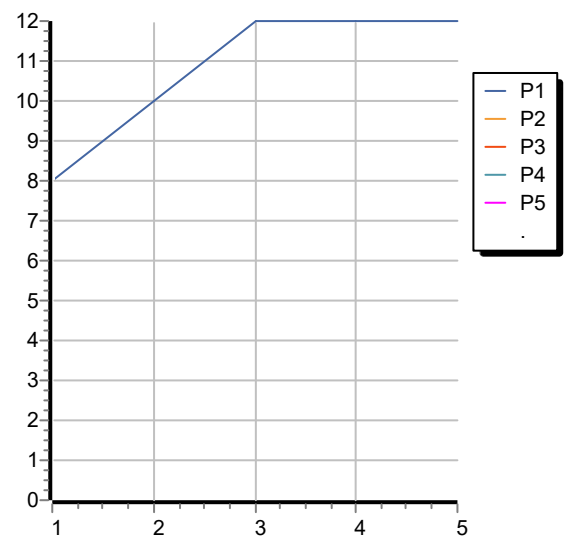

## SHOWER

Z94152

Portate / Flowrates (lt/min)

PRESSIONE PRESSURE	1 BAR	2 BAR	3 BAR	4 BAR	5 BAR
GETTO PIOGGIA <i>P1</i>	8	10	12	12	12
<i>P2</i>					
<i>P3</i>					
<i>P4</i>					
<i>P5</i>					

## SHOWER

Z94152

Pesi e Misure / Weights and Sizes

Peso ( Kg ) Weight ( lb )	4,84 ( Kg )	10,67 ( lb )
Volume test ( dc3 ) - ( in3 )	13,34 ( dc3 )	814,06 ( in3 )
h ( mm ) - ( in )	90,00 ( mm )	3,54 ( in )
L1 ( mm ) - ( in )	285,00 ( mm )	11,22 ( in )
L2 ( mm ) - ( in )	520,00 ( mm )	20,47 ( in )