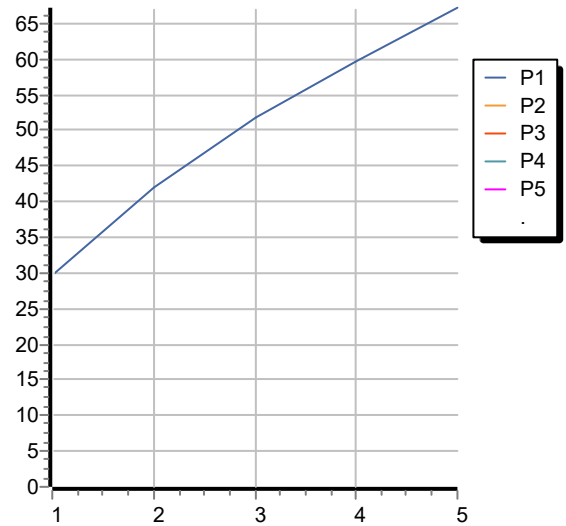

370x240 mm stainless steel, built-in multifunction shower head with 2 led lights, self powered, power connection not required.  
Minimum flowrate requested: 10 lt. / min.

## SHOWER

Z94148

Disegno Complessivo / Overall Drawing

Note / Notes

## SHOWER

Z94148

Portate / Flowrates (lt/min)

PRESSIONE PRESSURE	1 BAR	2 BAR	3 BAR	4 BAR	5 BAR
SOFFIONE SHOWER HEAD P1	29,6	42	51,7	59,7	67,2
P2					
P3					
P4					
P5					

## SHOWER

Z94148

Pesi e Misure / Weights and Sizes

Peso ( Kg ) Weight ( lb )	3,87 ( Kg )	8,53 ( lb )
Volume test ( dc3 ) - ( in3 )	7,09 ( dc3 )	432,66 ( in3 )
h ( mm ) - ( in )	105,00 ( mm )	4,13 ( in )
L1 ( mm ) - ( in )	250,00 ( mm )	9,84 ( in )
L2 ( mm ) - ( in )	270,00 ( mm )	10,63 ( in )