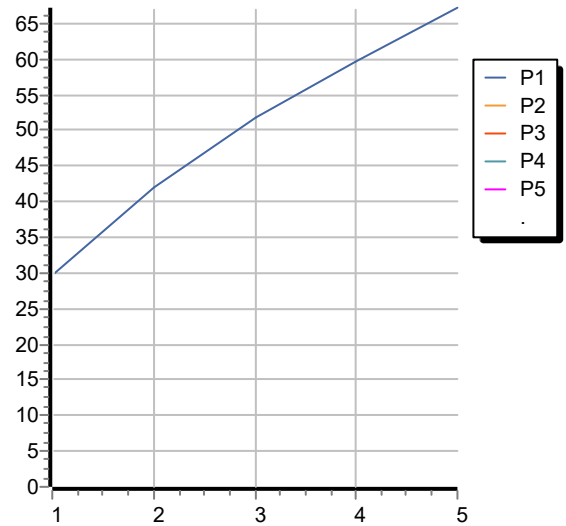

## SHOWER

Z94147

Disegno Complessivo / Overall Drawing

## SHOWER

Z94147

Portate / Flowrates (lt/min)

PRESSIONE PRESSURE	1 BAR	2 BAR	3 BAR	4 BAR	5 BAR
P1 SOFFIONE SHOWER HEAD	29,6	42	51,7	59,7	67,2
P2					
P3					
P4					
P5					

## SHOWER

Z94147

Pesi e Misure / Weights and Sizes

Peso ( Kg ) Weight ( lb )	3,82 ( Kg )	8,42 ( lb )
Volume test ( dc3 ) - ( in3 )	7,09 ( dc3 )	432,66 ( in3 )
h ( mm ) - ( in )	105,00 ( mm )	4,13 ( in )
L1 ( mm ) - ( in )	250,00 ( mm )	9,84 ( in )
L2 ( mm ) - ( in )	270,00 ( mm )	10,63 ( in )