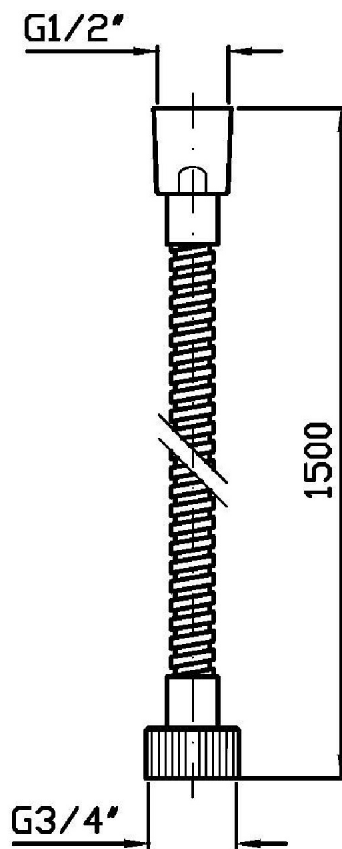

Marchio / Brand ZUCCHETTI

Classe / Class DOCCE

SHOWER

Z9413P

Flessibile in ottone. 1/2" x 3/4" x 1500 mm. / Brass shower hose.

Flessibile in ottone.

Brass shower hose. 1/2" x 3/4" x 1500 mm.

Finiture / Finishes

Cromo / Chrome

SHOWER

Z9413P

Disegno Complessivo / Overall Drawing

SHOWER

Z9413P

Pesi e Misure / Weights and Sizes

| | | |
|-------------------------------|---------------|----------------|
| Peso (Kg) Weight (lb) | 0,30 (Kg) | 0,66 (lb) |
| Volume test (dc3) - (in3) | 1,81 (dc3) | 110,45 (in3) |
| h (mm) - (in) | 200,00 (mm) | 7,87 (in) |
| L1 (mm) - (in) | 45,00 (mm) | 1,77 (in) |
| L2 (mm) - (in) | 200,00 (mm) | 7,87 (in) |