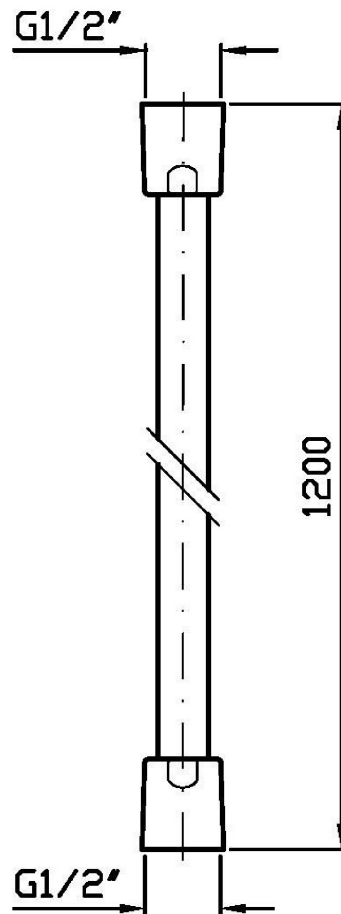

SHOWER

Z94121.X

Flessibile in PVC. / PVC flexible hose.

Flessibile in PVC, lunghezza 1200 mm

PVC flexible hose, length 1200 mm

Finiture / Finishes

 X	 XP21	 XP31	 XP41	 XP81	 XP91
Acciaio inox spazzolato / Brushed stainless steel	Brushed PVD chocolate / Brushed PVD chocolate	Brushed PVD British gold / Brushed PVD British gold	Brushed PVD gold / Brushed PVD gold	PVD Brushed Total Black / PVD Brushed Total Black	Brushed PVD copper / Brushed PVD copper

SHOWER

Z94121.X

Disegno Complessivo / Overall Drawing

SHOWER

Z94121.X**Pesi e Misure / Weights and Sizes**

Peso (Kg) Weight (lb)	0,32 (Kg)	0,69 (lb)
Volume test (dc3) - (in3)	1,81 (dc3)	110,45 (in3)
h (mm) - (in)	200,00 (mm)	7,87 (in)
L1 (mm) - (in)	45,00 (mm)	1,77 (in)
L2 (mm) - (in)	200,00 (mm)	7,87 (in)