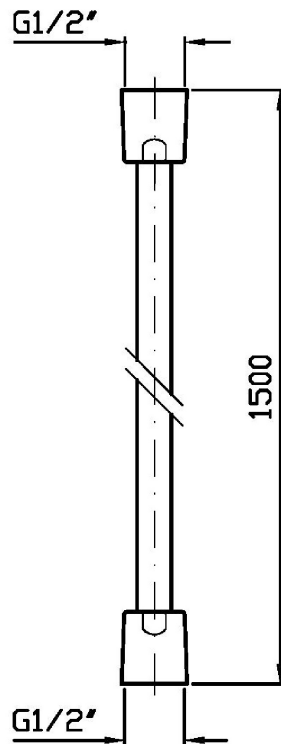

## SHOWER

Z94120.X

Flessibile in PVC. / PVC flexible hose.

Flessibile in PVC. Lunghezza 1500 mm.  
Nella finitura .XP91 il tubo è di colore nero.

PVC flexible hose, length 1500 mm.  
In the .XP91 finish the hose is black.

## SHOWER

Z94120.X

Disegno Complessivo / Overall Drawing

Note / Notes

## SHOWER

**Z94120.X****Pesi e Misure / Weights and Sizes**

Peso ( Kg ) Weight ( lb )	0,32 ( Kg )	0,69 ( lb )
Volume test ( dc3 ) - ( in3 )	1,81 ( dc3 )	110,45 ( in3 )
h ( mm ) - ( in )	200,00 ( mm )	7,87 ( in )
L1 ( mm ) - ( in )	45,00 ( mm )	1,77 ( in )
L2 ( mm ) - ( in )	200,00 ( mm )	7,87 ( in )