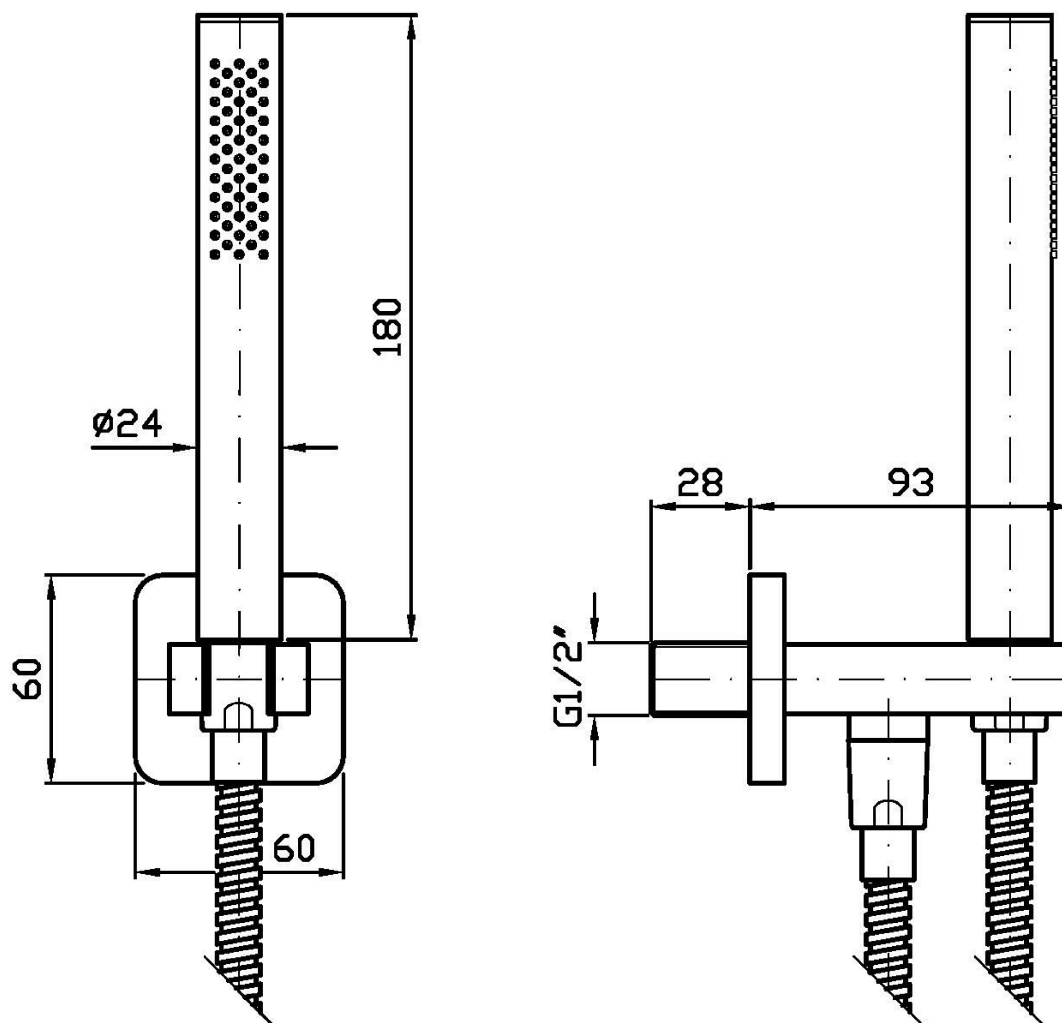

## SHOWER

Z94028

Completo doccia. / Handshower set.

Completo doccia composto da appendidoccia duplex, doccetta Z94177 in ottone e flessibile.  
Water Saving - portata d'acqua uguale o inferiore a 9 l/min.

Handshower set with wall-mounted shower support, brass handshower Z94177 and flexible hose.  
Water Saving - water flow rate of 9 l/min or less.

## SHOWER

Z94028

Disegno Complessivo / Overall Drawing

## SHOWER

Z94028

Pesi e Misure / Weights and Sizes

Peso ( Kg ) Weight ( lb )	0,97 ( Kg )	2,14 ( lb )
Volume test ( dc3 ) - ( in3 )	4,05 ( dc3 )	247,15 ( in3 )
h ( mm ) - ( in )	70,00 ( mm )	2,76 ( in )
L1 ( mm ) - ( in )	150,00 ( mm )	5,91 ( in )
L2 ( mm ) - ( in )	385,00 ( mm )	15,16 ( in )