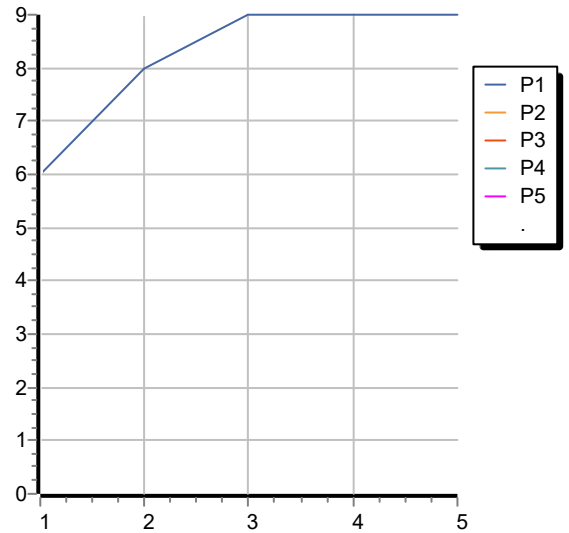

Handshower set with wall-mounted shower support, brass handshower Z94748 and shower hose.
Water Saving - water flow rate of 9 l/min or less.

Finiture / Finishes

			
Cromo / Chrome	C3 Nickel Spazzolato / Brushed Nickel	P31 Brushed PVD British gold / Brushed PVD British gold	P81 Brushed total black PVD / Brushed total black PVD

SHOWER

Z94020

Disegno Complessivo / Overall Drawing

Note / Notes

SHOWER

Z94020

Portate / Flowrates (lt/min)

PRESSIONE PRESSURE	1 BAR	2 BAR	3 BAR	4 BAR	5 BAR
DOCCETTA HANDSHOWER P1	6	8	9	9	9
P2					
P3					
P4					
P5					

SHOWER

Z94020

Pesi e Misure / Weights and Sizes

Peso (Kg) Weight (lb)	1,50 (Kg)	3,31 (lb)
Volume test (dc3) - (in3)	7,50 (dc3)	457,68 (in3)
h (mm) - (in)	90,00 (mm)	3,54 (in)
L1 (mm) - (in)	250,00 (mm)	9,84 (in)
L2 (mm) - (in)	333,00 (mm)	13,11 (in)