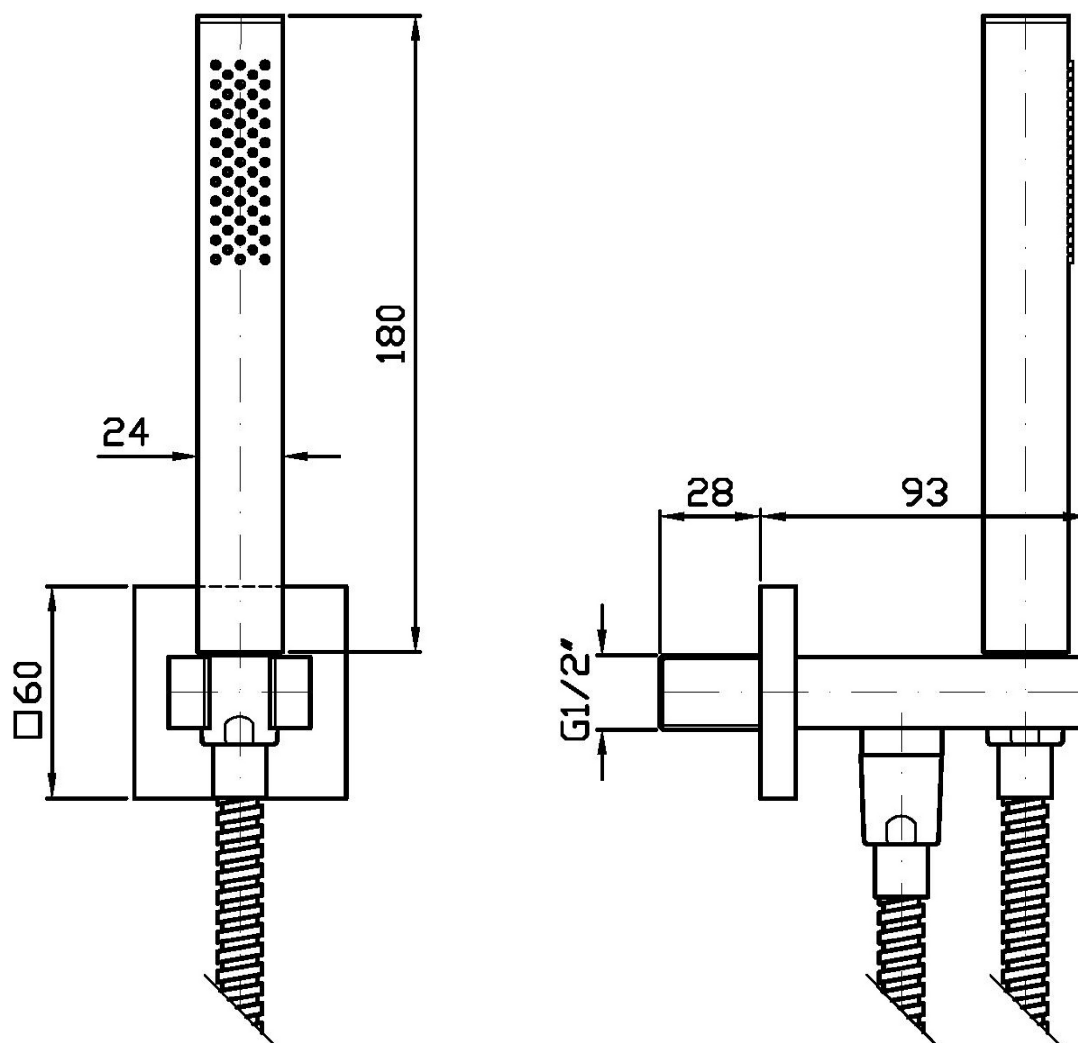

Marchio / Brand ZUCCHETTI

Classe / Class DOCCE

SHOWER

Z94020

Completo doccia. / Handshower set.

Completo doccia composto da appendidoccia duplex, doccetta Z94748 in ottone e flessibile.
Water Saving - portata d'acqua uguale o inferiore a 9 l/min.

Handshower set with wall-mounted shower support, brass handshower Z94748 and shower hose.
Water Saving - water flow rate of 9 l/min or less.

Finiture / Finishes

			
Cromo / Chrome	C3 Nickel Spazzolato / Brushed Nickel	P31 Brushed PVD British gold / Brushed PVD British gold	P81 Brushed total black PVD / Brushed total black PVD

SHOWER

Z94020

Disegno Complessivo / Overall Drawing

Note / Notes

SHOWER

Z94020

Portate / Flowrates (lt/min)

PRESSIONE PRESSURE	1 BAR	2 BAR	3 BAR	4 BAR	5 BAR
DOCCETTA HANDSHOWER P1	6	8	9	9	9
P2					
P3					
P4					
P5					

SHOWER

Z94020

Pesi e Misure / Weights and Sizes

Peso (Kg) Weight (lb)	1,50 (Kg)	3,31 (lb)
Volume test (dc3) - (in3)	7,50 (dc3)	457,68 (in3)
h (mm) - (in)	90,00 (mm)	3,54 (in)
L1 (mm) - (in)	250,00 (mm)	9,84 (in)
L2 (mm) - (in)	333,00 (mm)	13,11 (in)