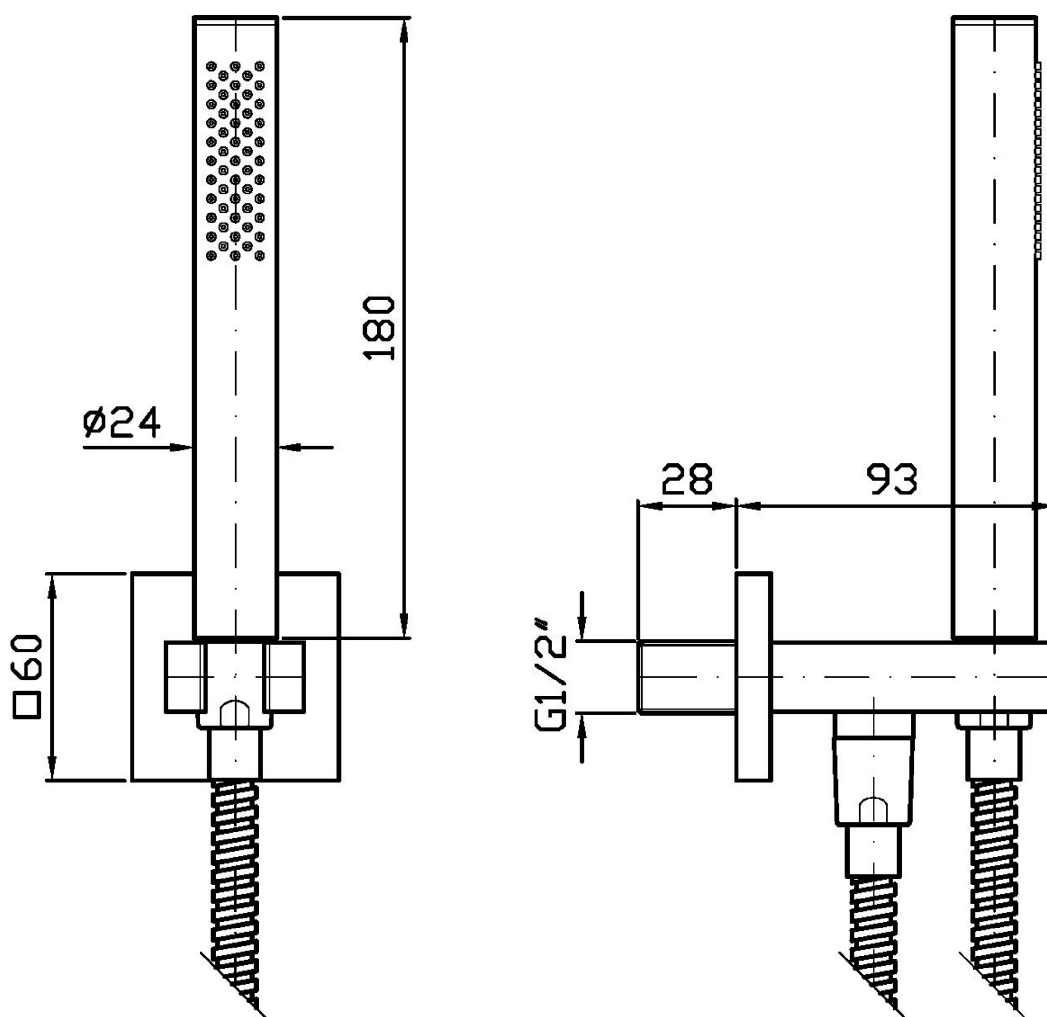

## SHOWER

Z94014

Completo doccia. / Handshower set.

Completo doccia composto da appendidoccia duplex, doccetta Z94177 in ottone e flessibile.  
Water Saving - portata d'acqua uguale o inferiore a 9 l/min.

Handshower set with wall-mounted shower support, brass handshower Z94177 and shower hose.  
Water Saving - water flow rate of 9 l/min or less.

## SHOWER

Z94014

Disegno Complessivo / Overall Drawing

## SHOWER

Z94014

Pesi e Misure / Weights and Sizes

Peso ( Kg ) Weight ( lb )	0,97 ( Kg )	2,14 ( lb )
Volume test ( dc3 ) - ( in3 )	4,05 ( dc3 )	247,15 ( in3 )
h ( mm ) - ( in )	70,00 ( mm )	2,76 ( in )
L1 ( mm ) - ( in )	150,00 ( mm )	5,91 ( in )
L2 ( mm ) - ( in )	385,00 ( mm )	15,16 ( in )