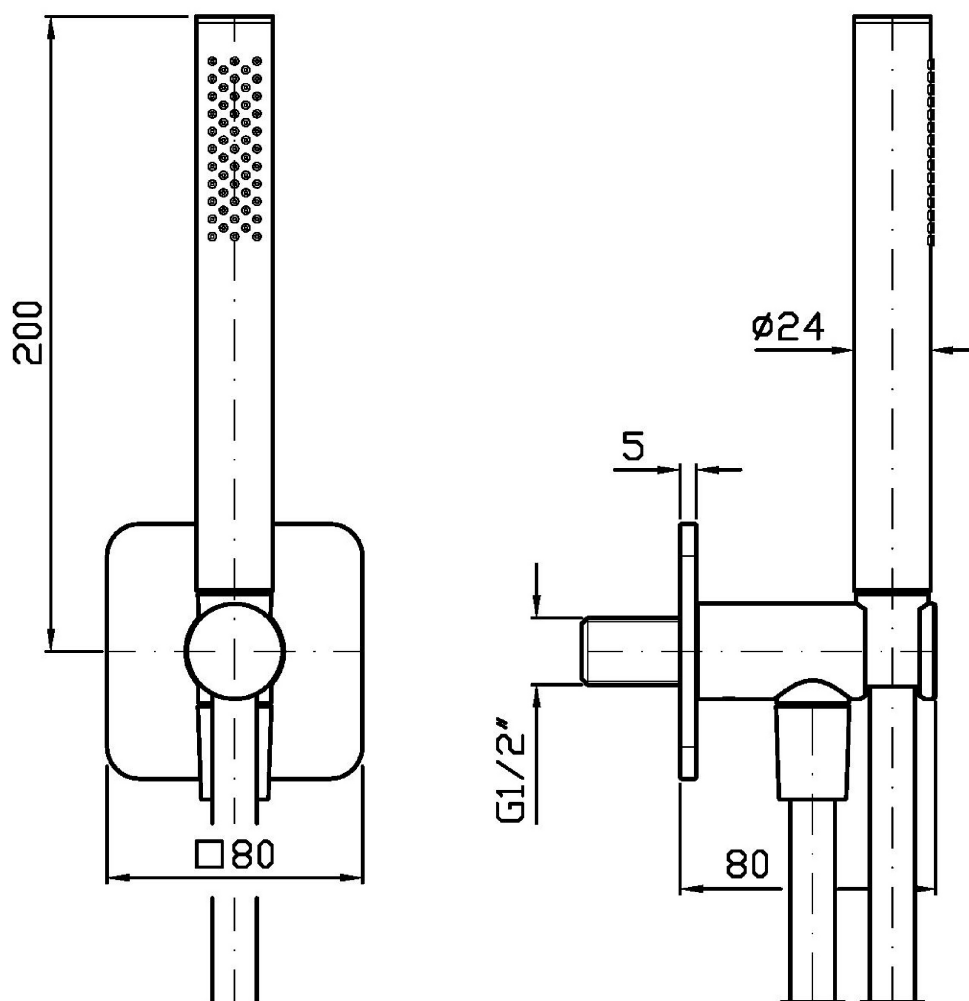

## SHOWER

Z94013

Completo doccia. / Handshower set.

Completo doccia composto da appendidoccia duplex, doccetta Z94177 in ottone e flessibile in PVC.  
Water Saving - portata d'acqua uguale o inferiore a 9 l/min.

Handshower set with wall-mounted shower support, brass handshower Z94177 and PVC shower hose.  
Water Saving - water flow rate of 9 l/min or less.

## SHOWER

Z94013

Disegno Complessivo / Overall Drawing

## SHOWER

Z94013

Pesi e Misure / Weights and Sizes

Peso ( Kg ) Weight ( lb )	0,97 ( Kg )	2,14 ( lb )
Volume test ( dc3 ) - ( in3 )	4,05 ( dc3 )	247,15 ( in3 )
h ( mm ) - ( in )	70,00 ( mm )	2,76 ( in )
L1 ( mm ) - ( in )	150,00 ( mm )	5,91 ( in )
L2 ( mm ) - ( in )	385,00 ( mm )	15,16 ( in )