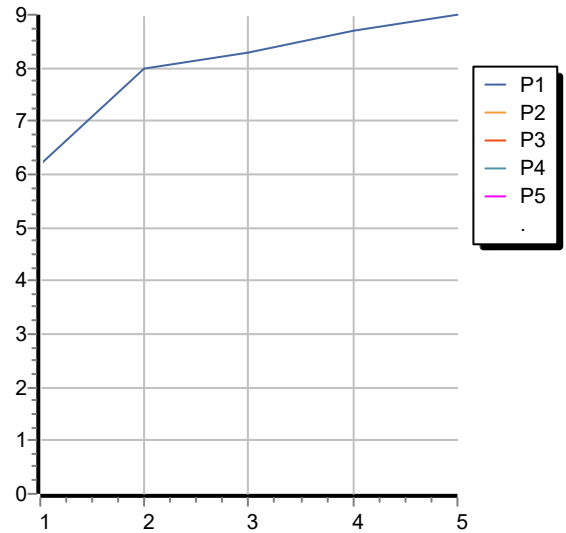

## SHOWER

Z94013

Disegno Complessivo / Overall Drawing

## SHOWER

Z94013

Portate / Flowrates (lt/min)

PRESSIONE PRESSURE	1 BAR	2 BAR	3 BAR	4 BAR	5 BAR
DOCCETTA HANDSHOWER P1	6,2	8	8,3	8,7	9
P2					
P3					
P4					
P5					

## SHOWER

Z94013

Pesi e Misure / Weights and Sizes

Peso ( Kg ) Weight ( lb )	0,97 ( Kg )	2,14 ( lb )
Volume test ( dc3 ) - ( in3 )	4,05 ( dc3 )	247,15 ( in3 )
h ( mm ) - ( in )	70,00 ( mm )	2,76 ( in )
L1 ( mm ) - ( in )	150,00 ( mm )	5,91 ( in )
L2 ( mm ) - ( in )	385,00 ( mm )	15,16 ( in )