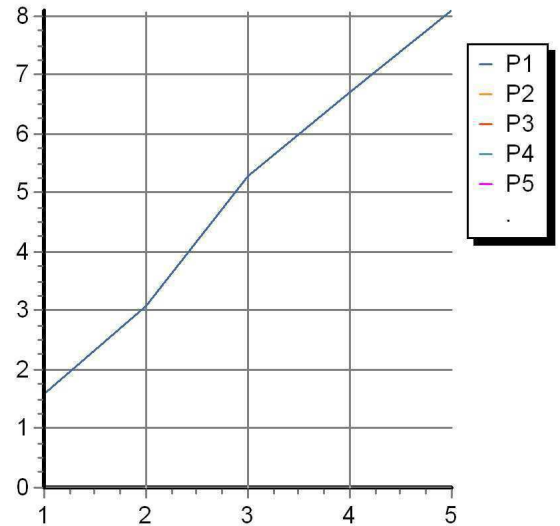

MISCELLANEOUS

Z94000

Idroscopino completo di doccetta shut-off. / Hydrobrush with shut-off handshower.

Idroscopino completo di doccetta shut-off in ottone, appendidoccia duplex con valvola di sicurezza, flessibile da 1200 mm.

Hydrobrush with brass shut-off handshower, wall-mounted shower support with safety valve, 1200 mm flexible hose.

Finiture / Finishes

Cromo / Chrome

Nickel Spazzolato /
Brushed Nickel

C3

MISCELLANEOUS

Z94000

Disegno Complessivo / Overall Drawing

MISCELLANEOUS

Z94000 Portate / Flowrates (lt/min)

PRESSIONE PRESSURE	1 BAR	2 BAR	3 BAR	4 BAR	5 BAR
P1 DOCCETTA HANDSHOWER	1,6	3,1	5,3	6,7	8,1
P2					
P3					
P4					
P5					

MISCELLANEOUS

Z94000 Pesi e Misure / Weights and Sizes

Peso (Kg) Weight (lb)	1,00 (Kg)	2,20 (lb)
Volume test (dc3) - (in3)	7,50 (dc3)	457,68 (in3)
h (mm) - (in)	90,00 (mm)	3,54 (in)
L1 (mm) - (in)	250,00 (mm)	9,84 (in)
L2 (mm) - (in)	333,00 (mm)	13,11 (in)