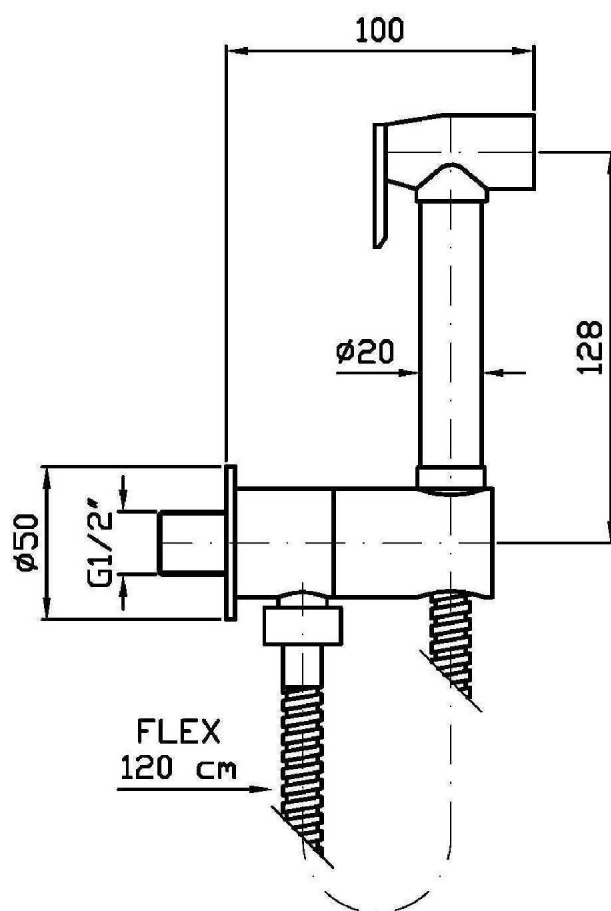

MISCELLANEOUS

Z94000

Idroscopino completo di doccetta shut-off. / Hydrobrush with shut-off handshower.

Idroscopino completo di doccetta shut-off in ottone, appendidoccia duplex con valvola di sicurezza, flessibile da 1200 mm.

Hydrobrush with brass shut-off handshower, wall-mounted shower support with safety valve, 1200 mm flexible hose.

Finiture / Finishes

Cromo / Chrome

Nickel Spazzolato /
Brushed Nickel

C3

MISCELLANEOUS

Z94000

Disegno Complessivo / Overall Drawing

MISCELLANEOUS

Z94000 Portate / Flowrates (lt/min)

PRESSIONE PRESSURE	1 BAR	2 BAR	3 BAR	4 BAR	5 BAR
P1 DOCCETTA HANDSHOWER	1,6	3,1	5,3	6,7	8,1
P2					
P3					
P4					
P5					

MISCELLANEOUS

Z94000 Pesi e Misure / Weights and Sizes

Peso (Kg) Weight (lb)	1,00 (Kg)	2,20 (lb)
Volume test (dc3) - (in3)	7,50 (dc3)	457,68 (in3)
h (mm) - (in)	90,00 (mm)	3,54 (in)
L1 (mm) - (in)	250,00 (mm)	9,84 (in)
L2 (mm) - (in)	333,00 (mm)	13,11 (in)