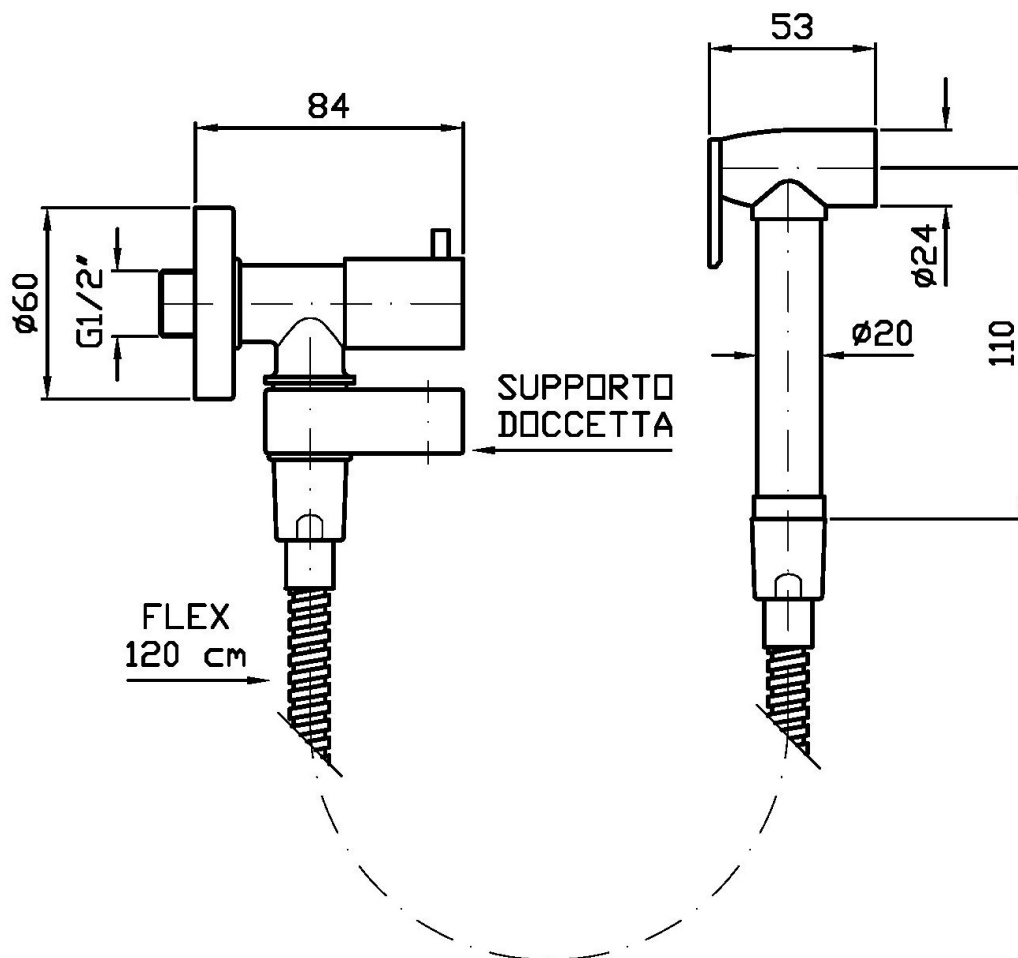

MISCELLANEOUS

Z93994

Rubinetto shut-off. / Shut-off valve.

Rubinetto shut-off da 1/2" con appendidoccia integrato, doccia con pulsante, flessibile da 1200 mm.

1/2" shut-off valve with handshower support, handspray with on/off button and shower hose 1200 mm.

MISCELLANEOUS

Z93994

Disegno Complessivo / Overall Drawing

Note / Notes

MISCELLANEOUS

Z93994 Portate / Flowrates (lt/min)

PRESSIONE PRESSURE	1 BAR	2 BAR	3 BAR	4 BAR	5 BAR
P1 DOCCETTA HANDSHOWER	1,5	3	5	6,5	8
P2					
P3					
P4					
P5					

MISCELLANEOUS

Z93994 Pesi e Misure / Weights and Sizes

Peso (Kg) Weight (lb)	1,15 (Kg)	2,54 (lb)
Volume test (dc3) - (in3)	4,42 (dc3)	269,48 (in3)
h (mm) - (in)	120,00 (mm)	4,72 (in)
L1 (mm) - (in)	160,00 (mm)	6,30 (in)
L2 (mm) - (in)	230,00 (mm)	9,06 (in)