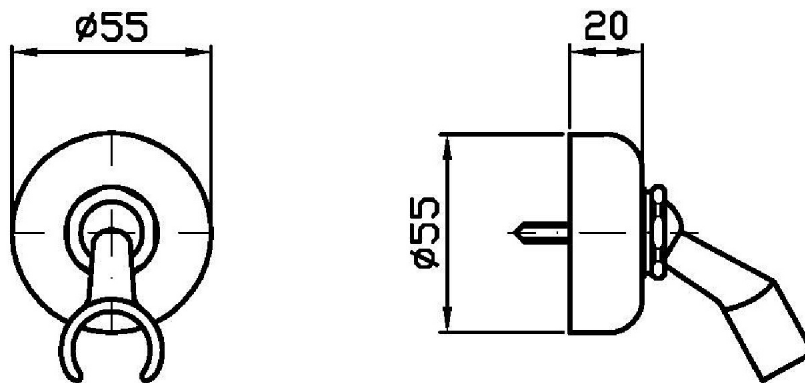

## SHOWER

Z9395P

Appendidoccia on forcella orientabile. / Handshower support with ball-joint.

Appendidoccia con forcella orientabile. Per gruppo esterno.

Handshower support with ball-joint, for exposed mixer.

## SHOWER

Z9395P

Disegno Complessivo / Overall Drawing

## SHOWER

Z9395P

Pesi e Misure / Weights and Sizes

Peso ( Kg ) Weight ( lb )	0,20 ( Kg )	0,44 ( lb )
Volume test ( dc3 ) - ( in3 )	0,34 ( dc3 )	20,75 ( in3 )
h ( mm ) - ( in )	50,00 ( mm )	1,97 ( in )
L1 ( mm ) - ( in )	59,00 ( mm )	2,32 ( in )
L2 ( mm ) - ( in )	114,00 ( mm )	4,49 ( in )