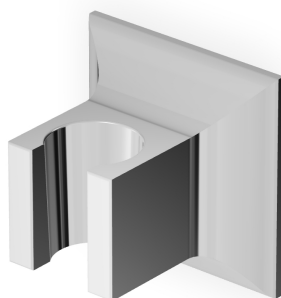

SHOWER

Z93949

Appendidoccia fisso. / Handshower support.

Appendidoccia fisso per gruppo esterno.

Handshower support for exposed mixer.

Finiture / Finishes

 Cromo / Chrome

 C8
Nickel Lucido / Polished Nickel

 C40
Oro / Gold

 C41
Oro spazzolato / Brushed Gold

 P21
PVD brushed chocolate / PVD
brushed chocolate

 P31
Brushed PVD British gold / Brushed
PVD British gold

SHOWER

Z93949

Disegno Complessivo / Overall Drawing

Note / Notes

SHOWER

Z93949**Pesi e Misure / Weights and Sizes**

Peso (Kg) Weight (lb)	0,32 (Kg)	0,71 (lb)
Volume test (dc3) - (in3)	0,55 (dc3)	33,56 (in3)
h (mm) - (in)	70,00 (mm)	2,76 (in)
L1 (mm) - (in)	80,00 (mm)	3,15 (in)
L2 (mm) - (in)	98,00 (mm)	3,86 (in)