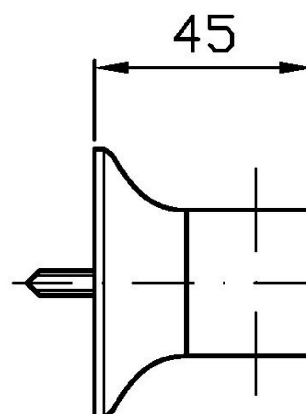

SHOWER

Z93949

Appendidoccia fisso. / Handshower support.

Appendidoccia fisso per gruppo esterno.

Handshower support for exposed mixer.

Finiture / Finishes

 Cromo / Chrome

 C8
Nickel Lucido / Polished Nickel

 C40
Oro / Gold

 C41
Oro spazzolato / Brushed Gold

 P21
PVD brushed chocolate / PVD
brushed chocolate

 P31
Brushed PVD British gold / Brushed
PVD British gold

SHOWER

Z93949

Disegno Complessivo / Overall Drawing

Note / Notes

SHOWER

Z93949**Pesi e Misure / Weights and Sizes**

Peso (Kg) Weight (lb)	0,32 (Kg)	0,71 (lb)
Volume test (dc3) - (in3)	0,55 (dc3)	33,56 (in3)
h (mm) - (in)	70,00 (mm)	2,76 (in)
L1 (mm) - (in)	80,00 (mm)	3,15 (in)
L2 (mm) - (in)	98,00 (mm)	3,86 (in)