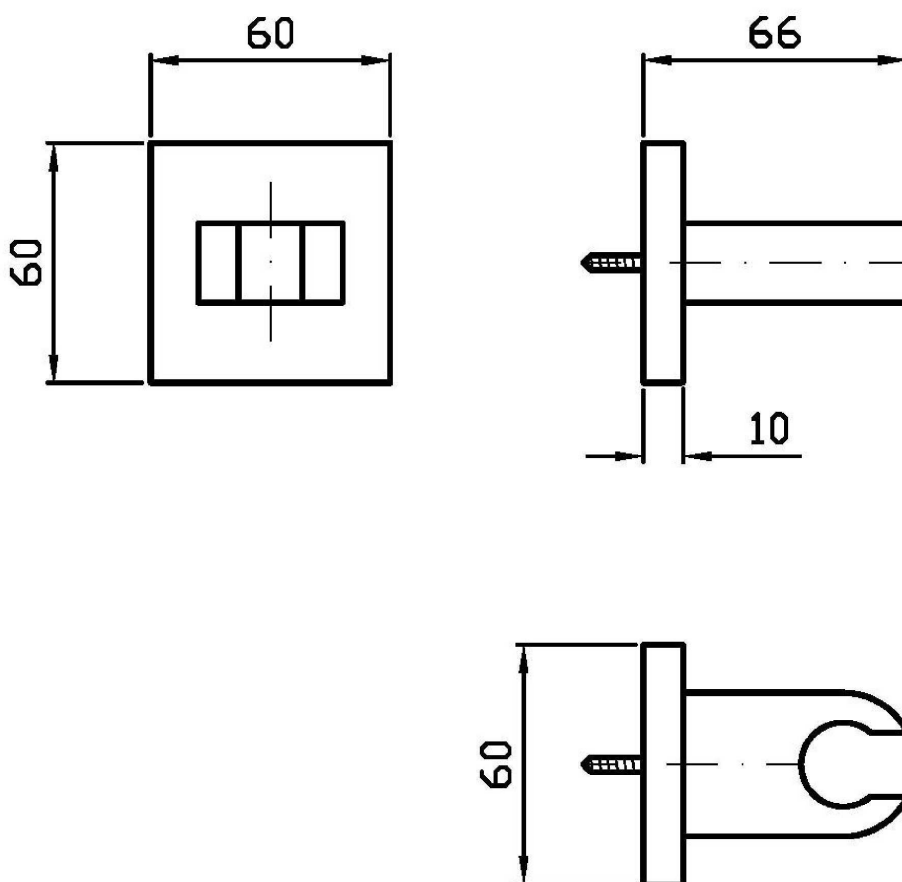

SHOWER

Z93945

Appendidoccia fisso. / Handshower support.

Appendidoccia fisso per gruppo esterno.

Handshower support for exposed mixer.

Finiture / Finishes

Cromo / Chrome

C3

Nickel Spazzolato / Brushed Nickel

P31

Brushed PVD British gold / Brushed
PVD British gold

P81

Brushed total black PVD / Brushed
total black PVD

SHOWER

Z93945

Disegno Complessivo / Overall Drawing

Note / Notes

SHOWER

Z93945

Pesi e Misure / Weights and Sizes

Peso (Kg) Weight (lb)	0,56 (Kg)	1,23 (lb)
Volume test (dc3) - (in3)	1,21 (dc3)	73,84 (in3)
h (mm) - (in)	73,00 (mm)	2,87 (in)
L1 (mm) - (in)	127,00 (mm)	5,00 (in)
L2 (mm) - (in)	130,00 (mm)	5,12 (in)