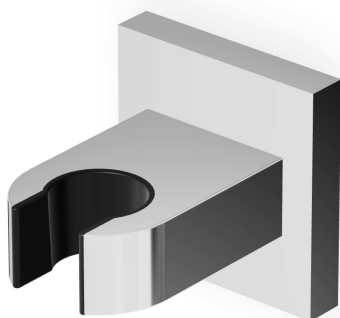

SHOWER

Z93945

Appendidoccia fisso. / Handshower support.

Appendidoccia fisso per gruppo esterno.

Handshower support for exposed mixer.

Finiture / Finishes

Cromo / Chrome

C3

Nickel Spazzolato / Brushed Nickel

P31

Brushed PVD British gold / Brushed
PVD British gold

P81

Brushed total black PVD / Brushed
total black PVD

SHOWER

Z93945

Disegno Complessivo / Overall Drawing

Note / Notes

SHOWER

Z93945

Pesi e Misure / Weights and Sizes

Peso (Kg) Weight (lb)	0,56 (Kg)	1,23 (lb)
Volume test (dc3) - (in3)	1,21 (dc3)	73,84 (in3)
h (mm) - (in)	73,00 (mm)	2,87 (in)
L1 (mm) - (in)	127,00 (mm)	5,00 (in)
L2 (mm) - (in)	130,00 (mm)	5,12 (in)