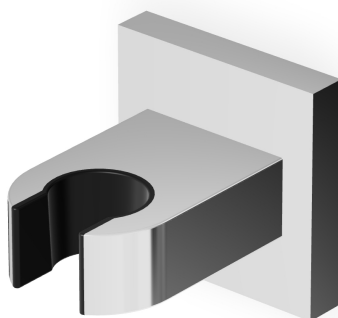

## SHOWER

Z93945

Appendidoccia fisso. / Handshower support.

Appendidoccia fisso per gruppo esterno.

Handshower support for exposed mixer.

## SHOWER

**Z93945****Pesi e Misure / Weights and Sizes**

Peso ( Kg ) Weight ( lb )	0,56 ( Kg )	1,23 ( lb )
Volume test ( dc3 ) - ( in3 )	1,21 ( dc3 )	73,84 ( in3 )
h ( mm ) - ( in )	73,00 ( mm )	2,87 ( in )
L1 ( mm ) - ( in )	127,00 ( mm )	5,00 ( in )
L2 ( mm ) - ( in )	130,00 ( mm )	5,12 ( in )