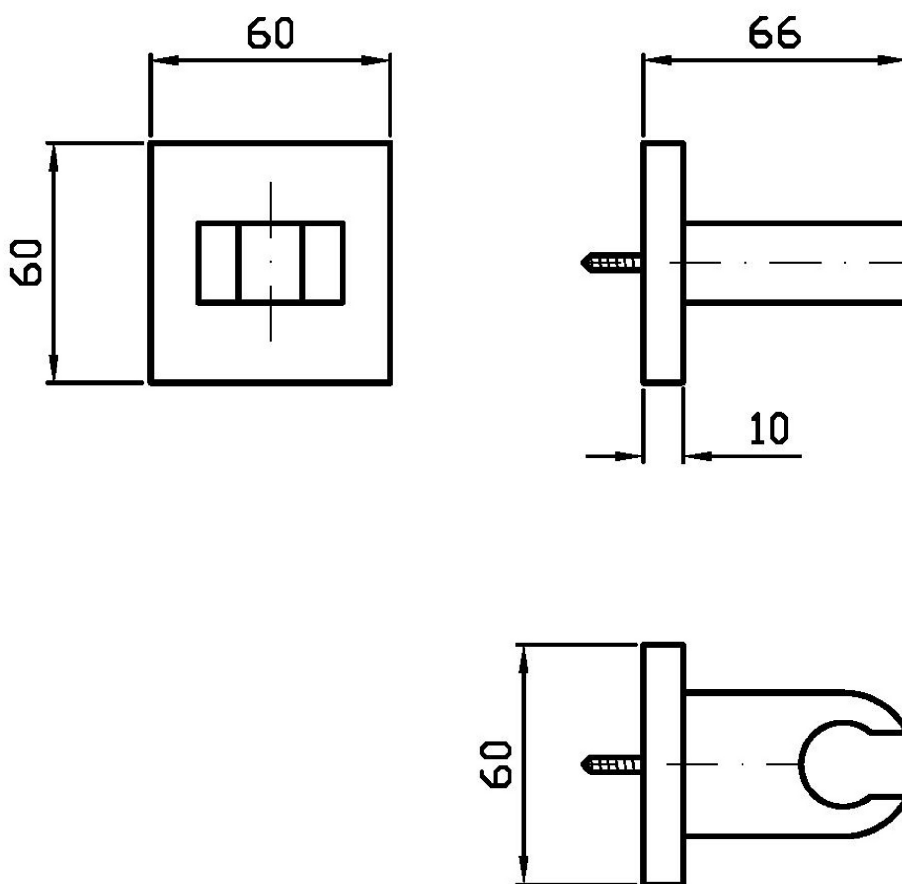

## SHOWER

Z93945

Appendidoccia fisso. / Handshower support.

Appendidoccia fisso per gruppo esterno.

Handshower support for exposed mixer.

## SHOWER

Z93945

Disegno Complessivo / Overall Drawing

Note / Notes

## SHOWER

**Z93945****Pesi e Misure / Weights and Sizes**

Peso ( Kg ) Weight ( lb )	0,56 ( Kg )	1,23 ( lb )
Volume test ( dc3 ) - ( in3 )	1,21 ( dc3 )	73,84 ( in3 )
h ( mm ) - ( in )	73,00 ( mm )	2,87 ( in )
L1 ( mm ) - ( in )	127,00 ( mm )	5,00 ( in )
L2 ( mm ) - ( in )	130,00 ( mm )	5,12 ( in )