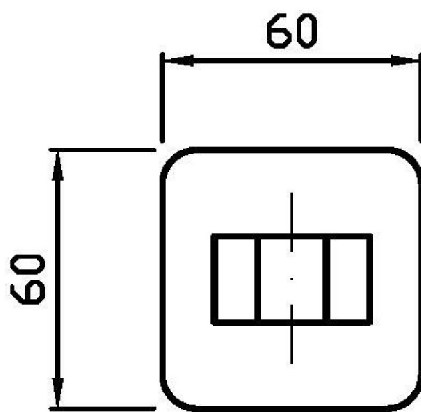

## SHOWER

Z93944

Appendidoccia fisso. / Handshower support.

Appendidoccia fisso per gruppo esterno.

Handshower support for exposed mixer.

## SHOWER

Z93944

Pesi e Misure / Weights and Sizes

Peso ( Kg ) Weight ( lb )	0,59 ( Kg )	1,31 ( lb )
Volume test ( dc3 ) - ( in3 )	1,21 ( dc3 )	73,84 ( in3 )
h ( mm ) - ( in )	73,00 ( mm )	2,87 ( in )
L1 ( mm ) - ( in )	127,00 ( mm )	5,00 ( in )
L2 ( mm ) - ( in )	130,00 ( mm )	5,12 ( in )