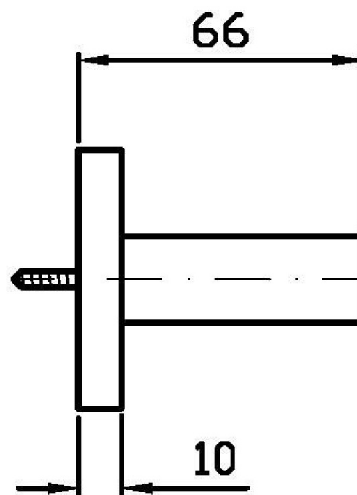

## SHOWER

Z93944

Appendidoccia fisso. / Handshower support.

Appendidoccia fisso per gruppo esterno.

Handshower support for exposed mixer.

## SHOWER

Z93944

Pesi e Misure / Weights and Sizes

Peso ( Kg ) Weight ( lb )	0,59 ( Kg )	1,31 ( lb )
Volume test ( dc3 ) - ( in3 )	1,21 ( dc3 )	73,84 ( in3 )
h ( mm ) - ( in )	73,00 ( mm )	2,87 ( in )
L1 ( mm ) - ( in )	127,00 ( mm )	5,00 ( in )
L2 ( mm ) - ( in )	130,00 ( mm )	5,12 ( in )