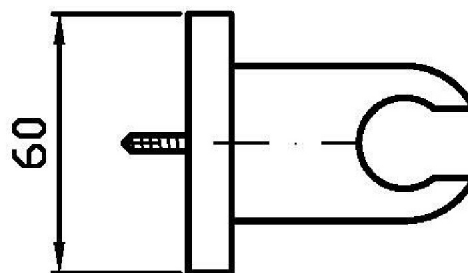

## SHOWER

Z93944

Appendidoccia fisso. / Handshower support.

Appendidoccia fisso per gruppo esterno.

Handshower support for exposed mixer.

## SHOWER

Z93944

Pesi e Misure / Weights and Sizes

Peso ( Kg ) Weight ( lb )	0,59 ( Kg )	1,31 ( lb )
Volume test ( dc3 ) - ( in3 )	1,21 ( dc3 )	73,84 ( in3 )
h ( mm ) - ( in )	73,00 ( mm )	2,87 ( in )
L1 ( mm ) - ( in )	127,00 ( mm )	5,00 ( in )
L2 ( mm ) - ( in )	130,00 ( mm )	5,12 ( in )