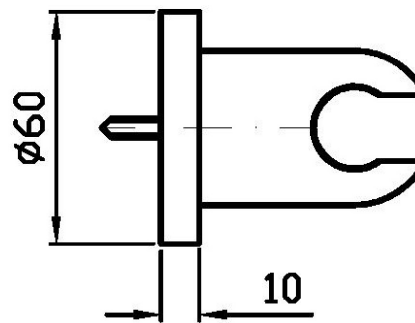

SHOWER

Z93943

Appendidoccia fisso. / Hand shower support.

Appendidoccia fisso per gruppo esterno.

Wall-mounted hand shower support for exposed mixer.

Finiture / Finishes

Cromo / Chrome

C8
Nickel Lucido / Polished Nickel

SHOWER

Z93943

Disegno Complessivo / Overall Drawing

Note / Notes

SHOWER

Z93943

Pesi e Misure / Weights and Sizes

Peso (Kg) Weight (lb)	0,52 (Kg)	1,15 (lb)
Volume test (dc3) - (in3)	1,21 (dc3)	73,84 (in3)
h (mm) - (in)	73,00 (mm)	2,87 (in)
L1 (mm) - (in)	127,00 (mm)	5,00 (in)
L2 (mm) - (in)	130,00 (mm)	5,12 (in)