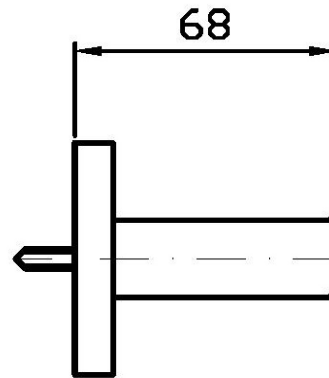

SHOWER

Z93943

Appendidoccia fisso. / Hand shower support.

Appendidoccia fisso per gruppo esterno.

Wall-mounted hand shower support for exposed mixer.

Finiture / Finishes

Cromo / Chrome

C8
Nickel Lucido / Polished Nickel

SHOWER

Z93943

Disegno Complessivo / Overall Drawing

Note / Notes

SHOWER

Z93943

Pesi e Misure / Weights and Sizes

Peso (Kg) Weight (lb)	0,52 (Kg)	1,15 (lb)
Volume test (dc3) - (in3)	1,21 (dc3)	73,84 (in3)
h (mm) - (in)	73,00 (mm)	2,87 (in)
L1 (mm) - (in)	127,00 (mm)	5,00 (in)
L2 (mm) - (in)	130,00 (mm)	5,12 (in)