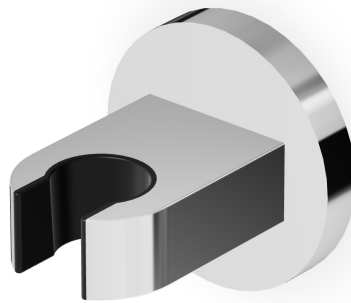

SHOWER

Z93943

Appendidoccia fisso. / Hand shower support.

Appendidoccia fisso per gruppo esterno.

Wall-mounted hand shower support for exposed mixer.

Finiture / Finishes

Cromo / Chrome

C8
Nickel Lucido / Polished Nickel

SHOWER

Z93943

Disegno Complessivo / Overall Drawing

Note / Notes

SHOWER

Z93943

Pesi e Misure / Weights and Sizes

Peso (Kg) Weight (lb)	0,52 (Kg)	1,15 (lb)
Volume test (dc3) - (in3)	1,21 (dc3)	73,84 (in3)
h (mm) - (in)	73,00 (mm)	2,87 (in)
L1 (mm) - (in)	127,00 (mm)	5,00 (in)
L2 (mm) - (in)	130,00 (mm)	5,12 (in)