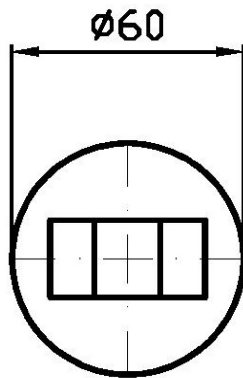

SHOWER

Z93943

Appendidoccia fisso. / Hand shower support.

Appendidoccia fisso per gruppo esterno.

Wall-mounted hand shower support for exposed mixer.

Finiture / Finishes

Cromo / Chrome

C8
Nickel Lucido / Polished Nickel

SHOWER

Z93943

Disegno Complessivo / Overall Drawing

Note / Notes

SHOWER

Z93943

Pesi e Misure / Weights and Sizes

Peso (Kg) Weight (lb)	0,52 (Kg)	1,15 (lb)
Volume test (dc3) - (in3)	1,21 (dc3)	73,84 (in3)
h (mm) - (in)	73,00 (mm)	2,87 (in)
L1 (mm) - (in)	127,00 (mm)	5,00 (in)
L2 (mm) - (in)	130,00 (mm)	5,12 (in)