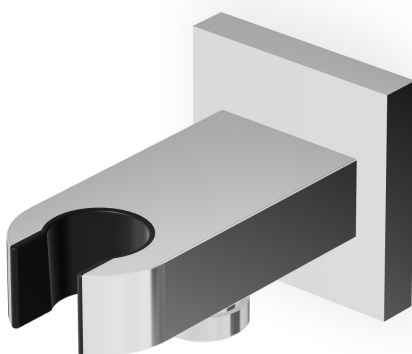

## SHOWER

Z93937

Appendi doccia duplex. / Wall-mounted shower support.

Appendi doccia duplex da 1/2" x 1/2" per gruppo incasso.

Wall-mounted shower support, 1/2" x 1/2" hose connection.

## SHOWER

Z93937

Pesi e Misure / Weights and Sizes

Peso ( Kg ) Weight ( lb )	0,75 ( Kg )	1,65 ( lb )
Volume test ( dc3 ) - ( in3 )	1,21 ( dc3 )	73,84 ( in3 )
h ( mm ) - ( in )	73,00 ( mm )	2,87 ( in )
L1 ( mm ) - ( in )	127,00 ( mm )	5,00 ( in )
L2 ( mm ) - ( in )	130,00 ( mm )	5,12 ( in )