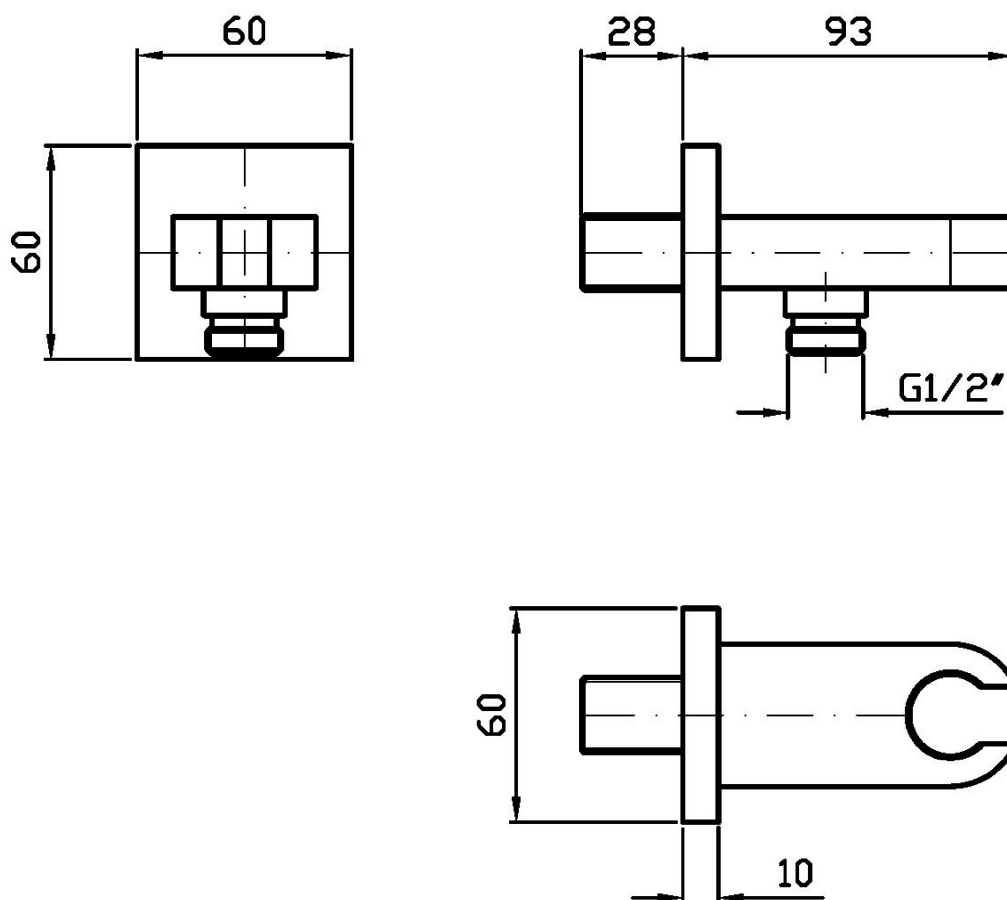

## SHOWER

Z93937

Appendi doccia duplex. / Wall-mounted shower support.

Appendi doccia duplex da 1/2" x 1/2" per gruppo incasso.

Wall-mounted shower support, 1/2" x 1/2" hose connection.

## SHOWER

Z93937

Disegno Complessivo / Overall Drawing

Note / Notes

## SHOWER

Z93937

Portate / Flowrates (lt/min)

PRESSIONE PRESSURE	1 BAR	2 BAR	3 BAR	4 BAR	5 BAR
1 RUBINETTO APERTO <i>P1</i>	9,7	13,7	16,8	19,4	21,5
<i>P2</i>					
<i>P3</i>					
<i>P4</i>					
<i>P5</i>					

## SHOWER

Z93937

Pesi e Misure / Weights and Sizes

Peso ( Kg ) Weight ( lb )	0,75 ( Kg )	1,65 ( lb )
Volume test ( dc3 ) - ( in3 )	1,21 ( dc3 )	73,84 ( in3 )
h ( mm ) - ( in )	73,00 ( mm )	2,87 ( in )
L1 ( mm ) - ( in )	127,00 ( mm )	5,00 ( in )
L2 ( mm ) - ( in )	130,00 ( mm )	5,12 ( in )