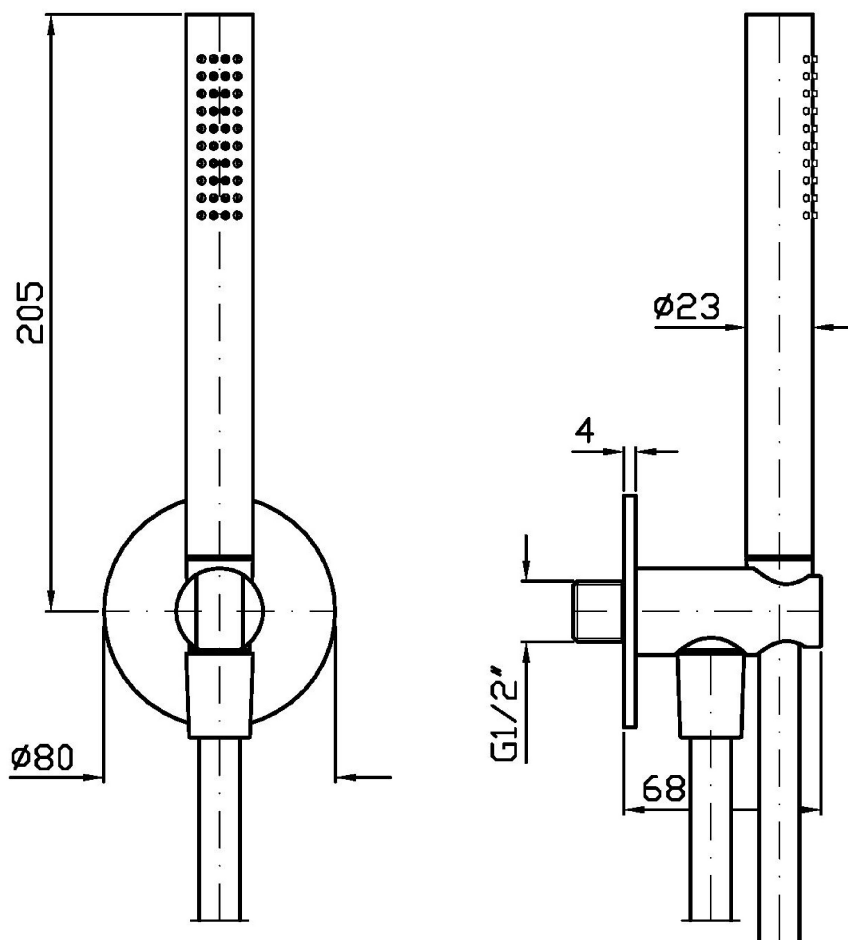

SHOWER

Z93929.X

Disegno Complessivo / Overall Drawing

Note / Notes