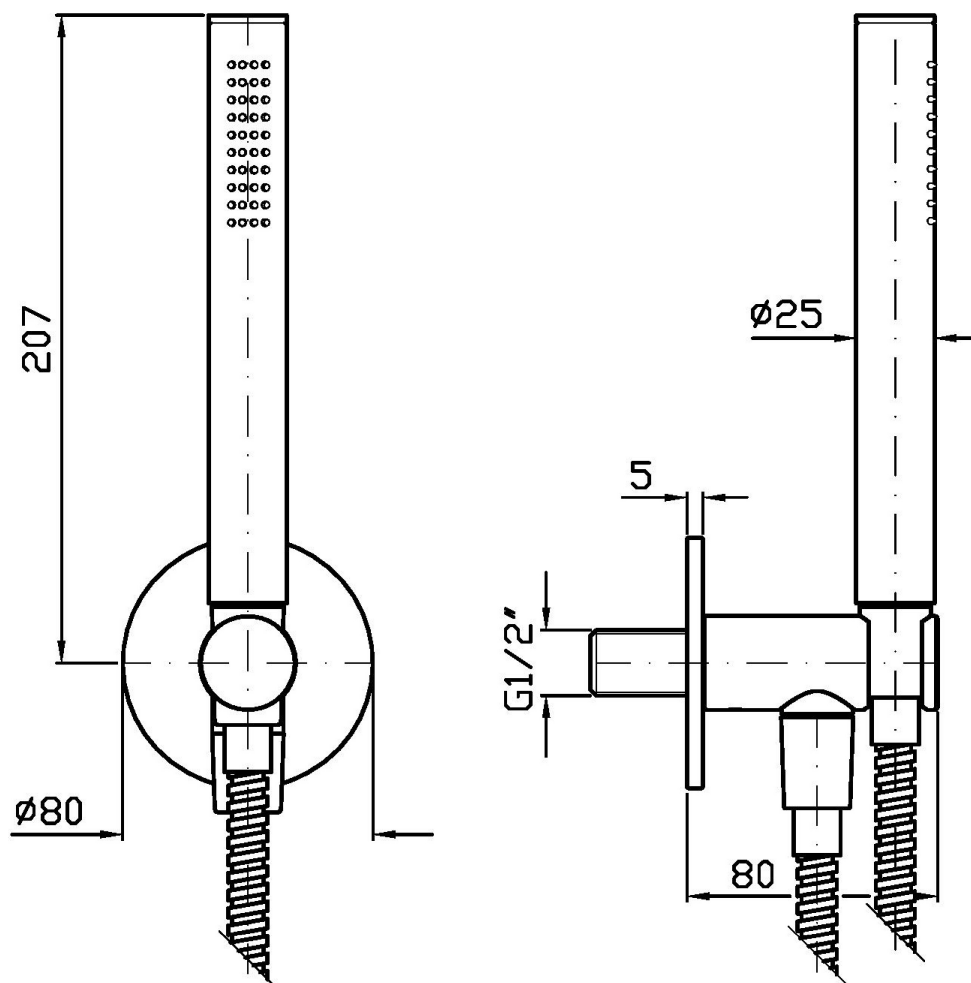

SHOWER

Z93927

Completo doccia. / Handshower set.

Completo doccia composto da appendidoccia duplex, doccetta in ABS Z94727 e flessibile.
Water Saving - portata d'acqua uguale o inferiore a 9 l/min.

Handshower set with wall-mounted shower support, ABS handshower Z94727 and shower hose.
Water Saving - water flow rate of 9 l/min or less.

Finiture / Finishes

Cromo / Chrome

C3

Nickel Spazzolato / Brushed Nickel

SHOWER

Z93927

Disegno Complessivo / Overall Drawing

Note / Notes

SHOWER

Z93927

Portate / Flowrates (lt/min)

PRESSIONE PRESSURE	1 BAR	2 BAR	3 BAR	4 BAR	5 BAR
DOCCETTA HANDSHOWER P1	6,1	8,5	8,6	9	9
P2					
P3					
P4					
P5					

SHOWER

Z93927

Pesi e Misure / Weights and Sizes

Peso (Kg) Weight (lb)	0,85 (Kg)	1,87 (lb)
Volume test (dc3) - (in3)	4,05 (dc3)	247,15 (in3)
h (mm) - (in)	70,00 (mm)	2,76 (in)
L1 (mm) - (in)	150,00 (mm)	5,91 (in)
L2 (mm) - (in)	385,00 (mm)	15,16 (in)