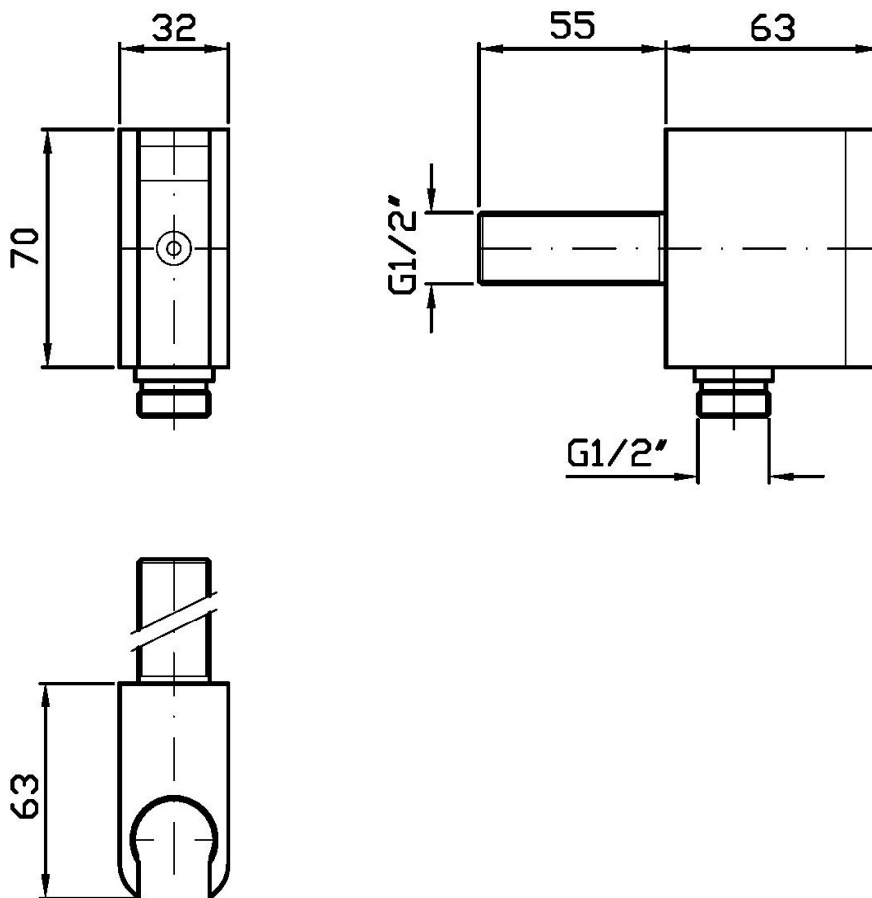

SHOWER

Z93926

Appendidoccia duplex. / Wall-mounted shower support.

Appendidoccia duplex da 1/2" x 1/2". Per gruppo incasso. Abbinabile ai termostatici Hoop.

Wall-mounted shower support, 1/2" hose connection. To be combined with Hoop thermostatics.

SHOWER

Z93926

Disegno Complessivo / Overall Drawing

Note / Notes

SHOWER

Z93926

Pesi e Misure / Weights and Sizes

Peso (Kg) Weight (lb)	0,90 (Kg)	1,98 (lb)
Volume test (dc3) - (in3)	1,12 (dc3)	68,35 (in3)
h (mm) - (in)	73,00 (mm)	2,87 (in)
L1 (mm) - (in)	127,00 (mm)	5,00 (in)
L2 (mm) - (in)	130,00 (mm)	5,12 (in)