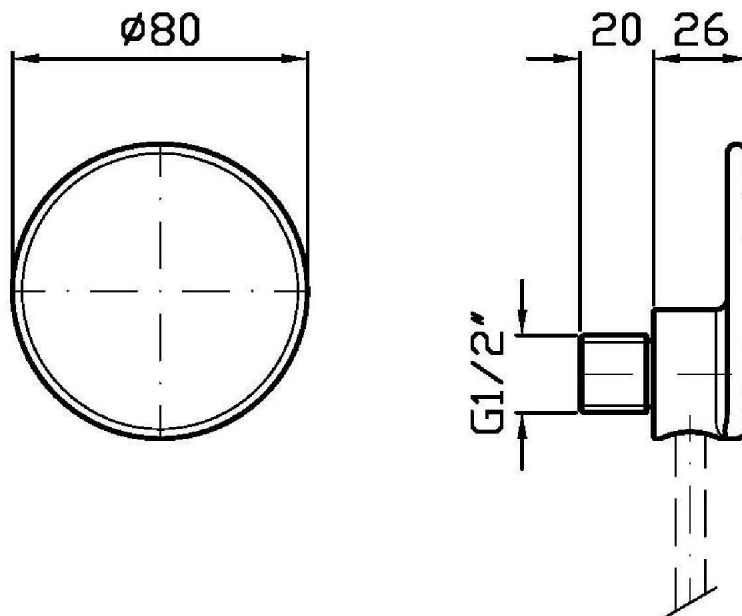

Marchio / Brand ZUCCHETTI

Classe / Class DOCCE

SHOWER

Z93925

Appendidoccia duplex. / Wall mounted shower support.

Appendidoccia duplex in ottone per doccetta Watercandy, dotato di attacco rapido. (optional)

Brass wall mounted shower support for Watercandy handshower with quick fitting. (Optional).

Finiture / Finishes

Cromo / Chrome

SHOWER

Z93925

Disegno Complessivo / Overall Drawing

SHOWER

Z93925

Pesi e Misure / Weights and Sizes

Peso (Kg) Weight (lb)	0,60 (Kg)	1,32 (lb)
Volume test (dc3) - (in3)	1,21 (dc3)	73,84 (in3)
h (mm) - (in)	73,00 (mm)	2,87 (in)
L1 (mm) - (in)	127,00 (mm)	5,00 (in)
L2 (mm) - (in)	130,00 (mm)	5,12 (in)

Marchio / Brand ZUCCHETTI

Classe / Class DOCCE

SHOWER

Z93925

Proposto con / Proposed with

Z94750: Watercandy, doccetta a mano a 3 getti. /
Watercandy, 3 jets hand shower.