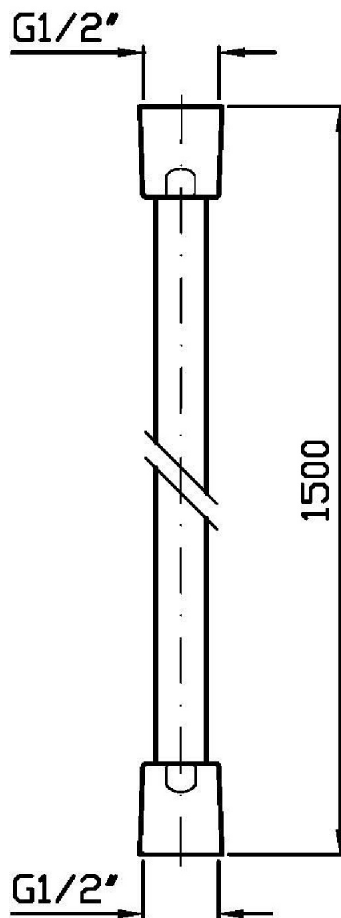

## SHOWER

Z93890

Flessibile in PVC finitura nera. / PVC shower hose, black finish.

Flessibile in PVC finitura nera, ½" x ½" x1500 mm.

PVC shower hose ½" x ½" x 1500 mm. Black finish.

## SHOWER

Z93890

Disegno Complessivo / Overall Drawing

## SHOWER

Z93890

Pesi e Misure / Weights and Sizes

Peso ( Kg ) Weight ( lb )	0,20 ( Kg )	0,44 ( lb )
Volume test ( dc3 ) - ( in3 )	1,81 ( dc3 )	110,45 ( in3 )
h ( mm ) - ( in )	200,00 ( mm )	7,87 ( in )
L1 ( mm ) - ( in )	45,00 ( mm )	1,77 ( in )
L2 ( mm ) - ( in )	200,00 ( mm )	7,87 ( in )