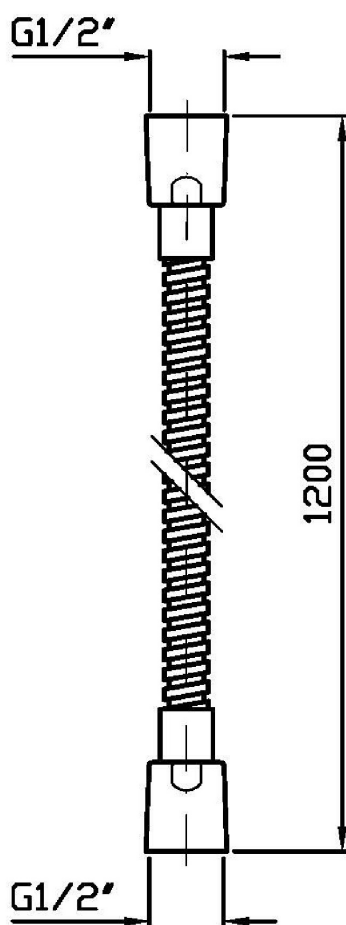

SHOWER

Z93877

Flessibile in ottone. / Brass shower hose.

Flessibile in ottone 1/2" x 1/2" da 1200 mm. Attacchi cono-cono. Doppia aggraffatura.

Brass shower hose, 1/2" x 1/2" x 1200 mm. Cone-cone connection. Double lock spiral.

Finiture / Finishes

Cromo / Chrome

SHOWER

Z93877

Disegno Complessivo / Overall Drawing

SHOWER

Z93877**Pesi e Misure / Weights and Sizes**

Peso (Kg) Weight (lb)	0,30 (Kg)	0,66 (lb)
Volume test (dc3) - (in3)	1,81 (dc3)	110,45 (in3)
h (mm) - (in)	200,00 (mm)	7,87 (in)
L1 (mm) - (in)	45,00 (mm)	1,77 (in)
L2 (mm) - (in)	200,00 (mm)	7,87 (in)