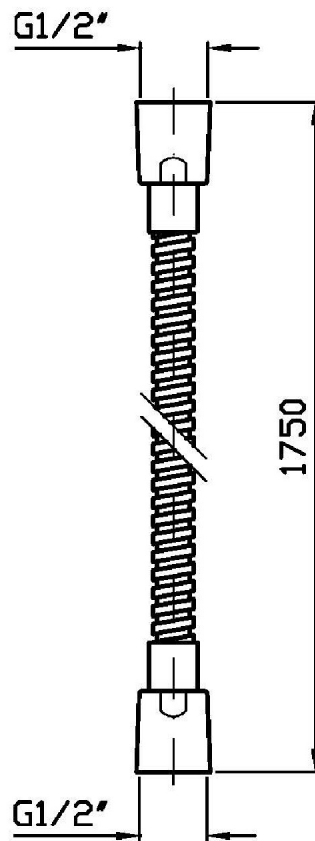

Marchio / Brand ZUCCHETTI

Classe / Class DOCCE

SHOWER

Z93875

Flessibile in ottone. / Brass shower hose.

Flessibile in ottone 1/2" x 1/2" da 1750 mm.

Brass shower hose, 1/2" x 1/2" x 1750 mm.

Finiture / Finishes

Cromo / Chrome

SHOWER

Z93875

Disegno Complessivo / Overall Drawing

SHOWER

Z93875

Pesi e Misure / Weights and Sizes

Peso (Kg) Weight (lb)	0,32 (Kg)	0,69 (lb)
Volume test (dc3) - (in3)	1,81 (dc3)	110,45 (in3)
h (mm) - (in)	200,00 (mm)	7,87 (in)
L1 (mm) - (in)	45,00 (mm)	1,77 (in)
L2 (mm) - (in)	200,00 (mm)	7,87 (in)