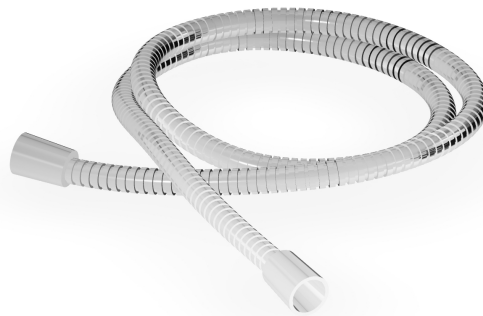

SHOWER

Z93867

Flessibile in ottone. / Brass shower hose.

Flessibile in ottone 1/2" x 1/2" da 1500 mm. Attacchi cono-cono.

Brass shower hose, 1/2" x 1/2" x 1500 mm. Cone-cone connection.

Finiture / Finishes

Cromo / Chrome

SHOWER

Z93867

Disegno Complessivo / Overall Drawing

Note / Notes

SHOWER

Z93867

Certificazioni / Certifications

CINA_HONG_KONK

GB test report

SHOWER

Z93867

Pesi e Misure / Weights and Sizes

Peso (Kg) Weight (lb)	0,44 (Kg)	0,97 (lb)
Volume test (dc3) - (in3)	1,81 (dc3)	110,45 (in3)
h (mm) - (in)	200,00 (mm)	7,87 (in)
L1 (mm) - (in)	45,00 (mm)	1,77 (in)
L2 (mm) - (in)	200,00 (mm)	7,87 (in)