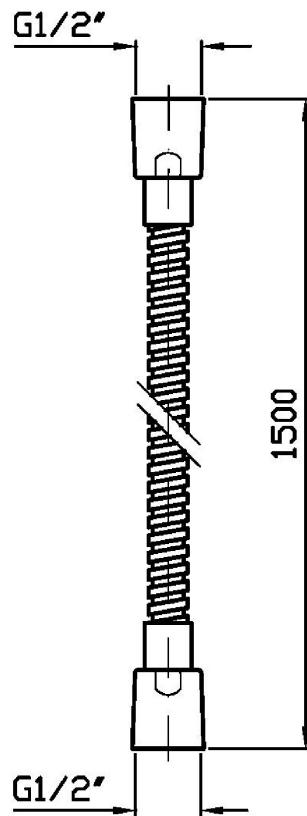

SHOWER

Z93867

Flessibile in ottone. / Brass shower hose.

Flessibile in ottone 1/2" x 1/2" da 1500 mm. Attacchi cono-cono.

Brass shower hose, 1/2" x 1/2" x 1500 mm. Cone-cone connection.

Finiture / Finishes

Cromo / Chrome

SHOWER

Z93867

Disegno Complessivo / Overall Drawing

Note / Notes

SHOWER

Z93867

Certificazioni / Certifications

CINA_HONG_KONK

GB test report

SHOWER

Z93867

Pesi e Misure / Weights and Sizes

Peso (Kg) Weight (lb)	0,44 (Kg)	0,97 (lb)
Volume test (dc3) - (in3)	1,81 (dc3)	110,45 (in3)
h (mm) - (in)	200,00 (mm)	7,87 (in)
L1 (mm) - (in)	45,00 (mm)	1,77 (in)
L2 (mm) - (in)	200,00 (mm)	7,87 (in)