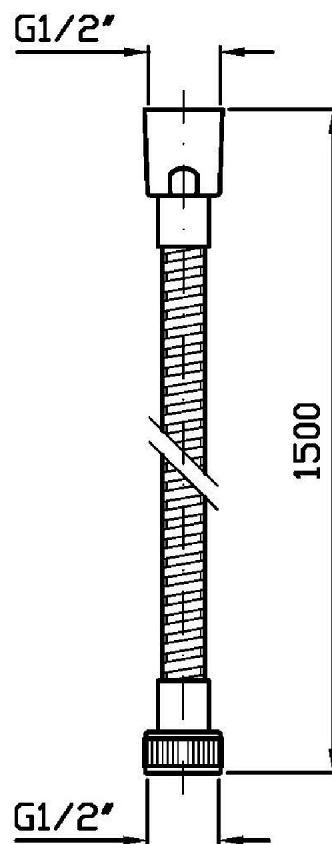

## SHOWER

Z93862

Flessibile in plastica. / Plastic shower hose.

Flessibile in plastica 1/2" x 1/2" da 1500 mm. Con spirale metallica.

Plastic shower hose 1/2" x 1/2" x 1500 mm. With brass spiral.

## SHOWER

Z93862

Disegno Complessivo / Overall Drawing

## SHOWER

Z93862

Pesi e Misure / Weights and Sizes

Peso ( Kg ) Weight ( lb )	0,25 ( Kg )	0,55 ( lb )
Volume test ( dc3 ) - ( in3 )	1,81 ( dc3 )	110,45 ( in3 )
h ( mm ) - ( in )	200,00 ( mm )	7,87 ( in )
L1 ( mm ) - ( in )	45,00 ( mm )	1,77 ( in )
L2 ( mm ) - ( in )	200,00 ( mm )	7,87 ( in )