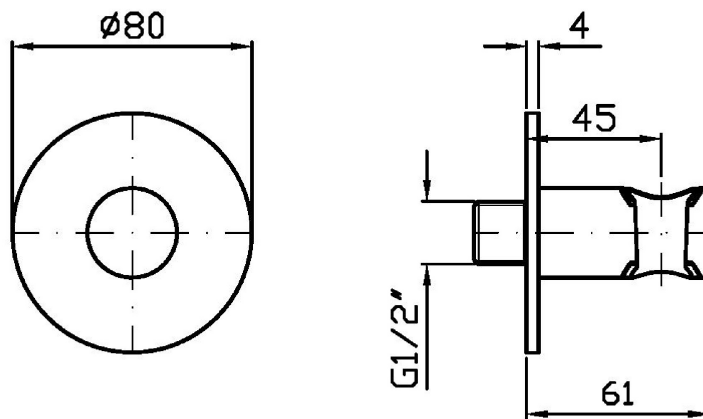

## SHOWER

Z93818.X

Appendidoccia fisso. / Handshower support.

Appendidoccia fisso in acciaio inox AISI 316L per gruppo esterno.  
Rosone Ø 80 mm.

AISI 316L stainless steel handshower support for exposed mixer.  
Flange Ø 80 mm.

## SHOWER

Z93818.X

Disegno Complessivo / Overall Drawing

## SHOWER

**Z93818.X****Pesi e Misure / Weights and Sizes**

Peso ( Kg ) Weight ( lb )	0,55 ( Kg )	1,21 ( lb )
Volume test ( dc3 ) - ( in3 )	3,32 ( dc3 )	202,60 ( in3 )
h ( mm ) - ( in )	93,00 ( mm )	3,66 ( in )
L1 ( mm ) - ( in )	162,00 ( mm )	6,38 ( in )
L2 ( mm ) - ( in )	220,00 ( mm )	8,66 ( in )