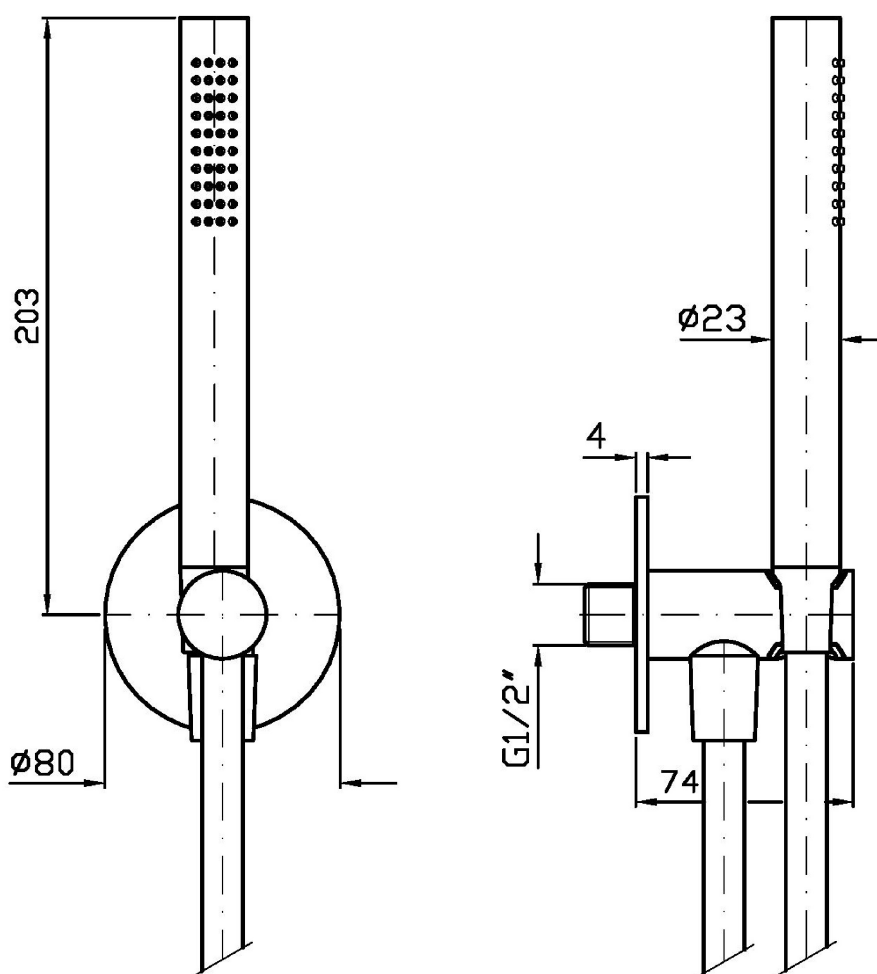

SHOWER

Z93817.X

Completo doccia. / Handshower set.

Completo doccia in acciaio inox AISI 316L composto da appendidoccia duplex, doccetta Z94249.X e flessibile Z94120.X.

Water Saving - portata d'acqua uguale o inferiore a 9 l/min.

AISI 316L stainless steel handshower set with wall-mounted shower support, handshower Z94249.X and Z94120.X flexible hose.

Water Saving - water flow rate of 9 l/min or less.

SHOWER

Z93817.X

Finiture / Finishes

Note / Notes

SHOWER

Z93817.X

Disegno Complessivo / Overall Drawing

SHOWER

Z93817.X

Portate / Flowrates (lt/min)

| PRESSIONE PRESSURE | 1 BAR | 2 BAR | 3 BAR | 4 BAR | 5 BAR |
|------------------------------|-------|-------|-------|-------|-------|
| P1 DOCCETTA HANDSHOWER | 3,4 | 4,3 | 4,8 | 5,2 | 5,5 |
| P2 | | | | | |
| P3 | | | | | |
| P4 | | | | | |
| P5 | | | | | |

SHOWER

Z93817.X

Pesi e Misure / Weights and Sizes

| | | |
|-------------------------------|---------------|----------------|
| Peso (Kg) Weight (lb) | 0,90 (Kg) | 1,98 (lb) |
| Volume test (dc3) - (in3) | 5,68 (dc3) | 346,61 (in3) |
| h (mm) - (in) | 75,00 (mm) | 2,95 (in) |
| L1 (mm) - (in) | 180,00 (mm) | 7,09 (in) |
| L2 (mm) - (in) | 420,00 (mm) | 16,54 (in) |