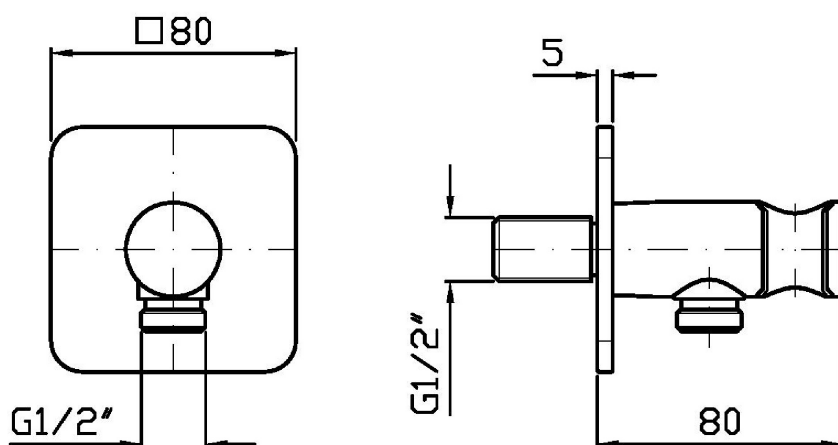

SHOWER

Z93814

Disegno Complessivo / Overall Drawing